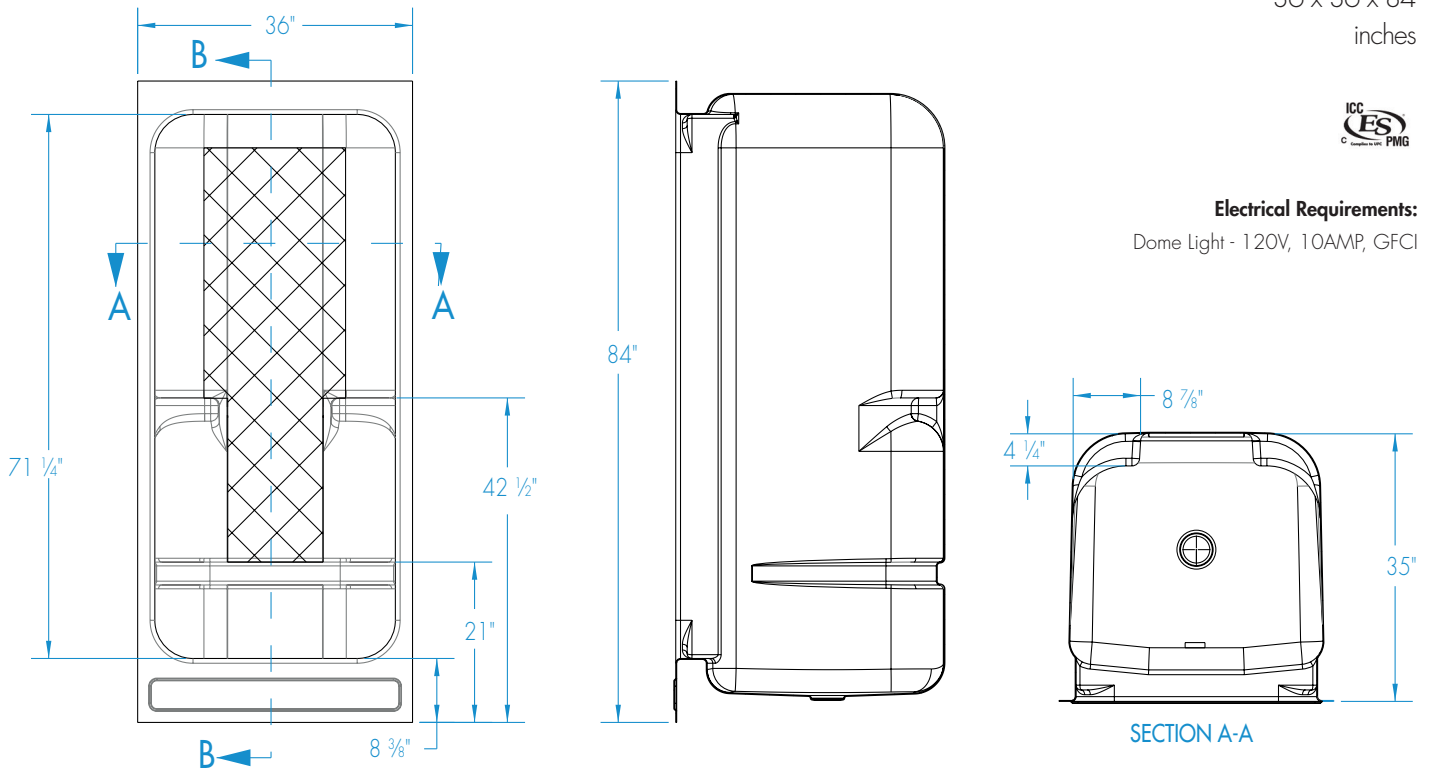

36AC – ACRYLIC SHOWERS

inches

36 x 36 x 84

SHOWER MODEL #36AC

FEATURES

- Decorative back wall
- Slip resistant, textured bottom
- Premium cast acrylic surface
- Face pack
- Limited 5-year warranty

OPTIONS

- Brass drain
- Dome light
- Shower door series: L533

Electrical Requirements:
Dome Light - 120V, 10AMP, GFCI

FEATURES

Dimensional Tolerance $\pm 3/8"$. Dimensions needed for site preparation should be measured from the unit. Aquatic assumes no responsibility for preparatory work.

Type and Model #	Material	Wall Finish	Pieces	Drain	Seats	Lights	Pkg. Wt. lbs.
Shower #36AC	Cast Acrylic	Smooth wall	1	Center	-	Optional	130

DIMENSIONS

Specifications	inches
Width: Overall / Net	36
Depth: Overall / Net	36 / 36
Height: Overall / Net	84
Enclosure Opening	31 1/2 W x 71 H
Skirt Height	8 3/8
Drain Rough-In (from Back Wall)	16 1/2
Drain Rough-In (from Side Wall)	18
Drain: Diameter / Clearance	3 1/4 / 2 3/4

FRAMING DIMENSIONS inches

Type	D Depth	W Width	H Height	A Box-Out	B	C
Alcove	37	36 1/8	-	6 x 6	18	16 1/2

*Refer to installation instructions for further detail. (domed models)