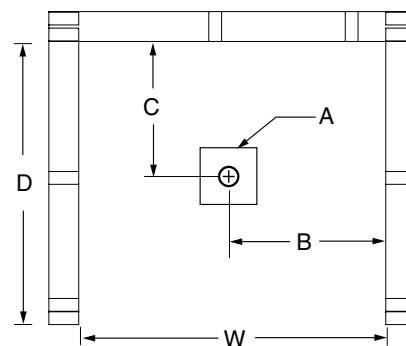

36AC – ACRYLIC SHOWERS

inches

36 x 36 x 84

SHOWER MODEL #36AC

FEATURES

- Decorative back wall
- Slip resistant, textured bottom
- Premium cast acrylic surface
- Face pack
- Limited 5-year warranty

OPTIONS

- Brass drain
- Dome light
- Shower door series: L533

Electrical Requirements:
Dome Light - 120V, 10AMP, GFCI

FEATURES

Dimensional Tolerance $\pm 3/8"$. Dimensions needed for site preparation should be measured from the unit. Aquatic assumes no responsibility for preparatory work.

Type and Model #	Material	Wall Finish	Pieces	Drain	Seats	Lights	Pkg. Wt. lbs.
Shower #36AC	Cast Acrylic	Smooth wall	1	Center	-	Optional	130

DIMENSIONS

Specifications	inches
Width: Overall / Net	36
Depth: Overall / Net	36 / 36
Height: Overall / Net	84
Enclosure Opening	31 1/2 W x 71 H
Skirt Height	8 3/8
Drain Rough-In (from Back Wall)	16 1/2
Drain Rough-In (from Side Wall)	18
Drain: Diameter / Clearance	3 1/4 / 2 3/4

FRAMING DIMENSIONS inches

Type	D Depth	W Width	H Height	A Box-Out	B	C
Alcove	37	36 1/8	-	6 x 6	18	16 1/2

*Refer to installation instructions for further detail. (domed models)