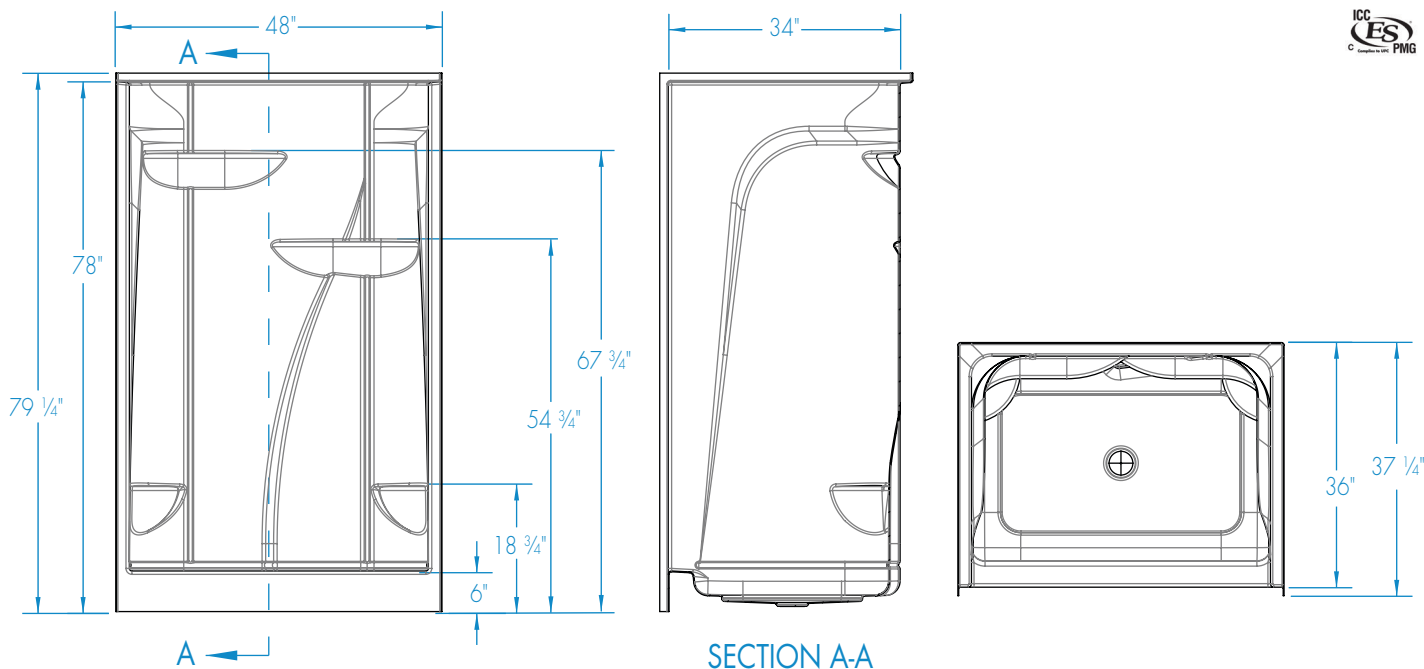

E148 – ACRYLIC SHOWERS

inches

48 x 36 x 78

SHOWER MODEL #E1480

SHOWER MODEL #E148L/R (1 seat, LH or RH)

FEATURES

- Stylized smooth wall
- Multiple integral toiletry shelves
- Slip resistant floor
- Face pack
- 1 integral footrest (E148L/R)
- 2 integral footrests (E1480)
- Premium cast acrylic surface
- Limited 5-year warranty

Stock	Upgraded
White	Biscuit

E148

48 x 36 x 78
inches

SECTION A-A

FEATURES lbs Dimensional Tolerance $\pm 3/8"$. Dimensions needed for site preparation should be measured from the unit. Aquatic assumes no responsibility for preparatory work.

DIMENSIONS

Specifications	inches
Width: Overall / Net	48
Depth: Overall / Net	37 1/4 / 36
Height: Overall / Net	79 1/4 / 78
Enclosure Opening	44
Skirt Height	6
Drain Rough-In (from Back Wall)	17 3/4
Drain Rough-In (from Side Wall)	24
Drain: Diameter / Clearance	3 1/4 / 3/4

FRAMING DIMENSIONS

 inches

Type	D Depth	W Width	H Height	A Box-Out	B	C
Alcove	37 1/4	48 1/8	–	6 x 6	24	17 3/4