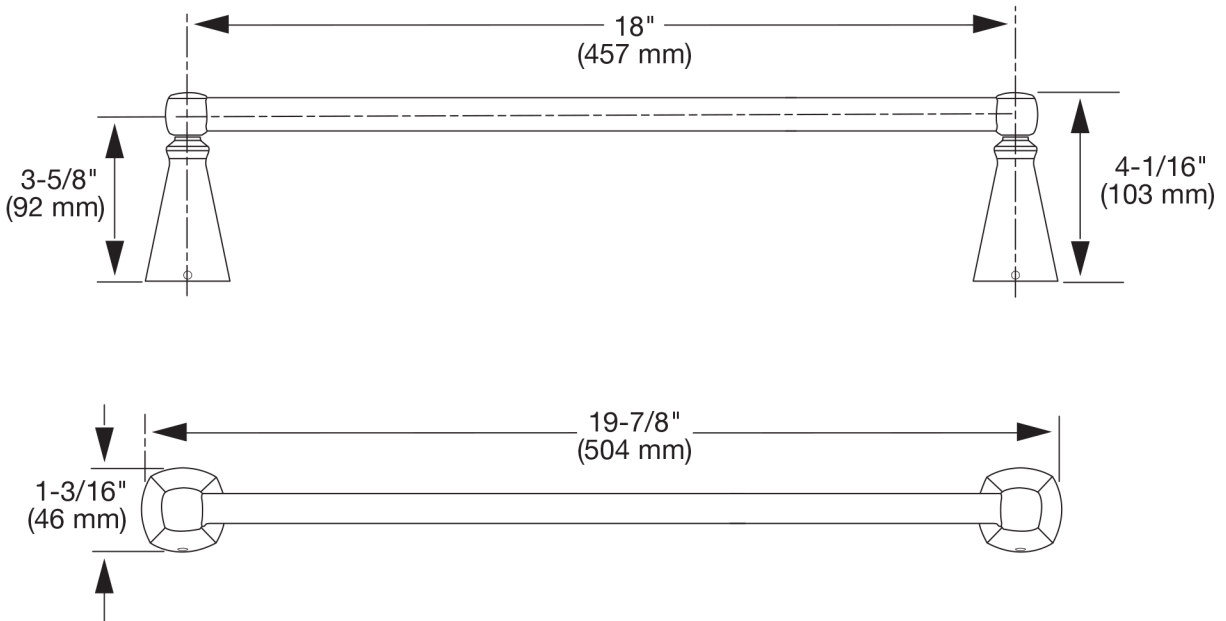

MODEL NUMBER:

□ 7018.018 - 18" Towel Bar

Available Finishes

002	Polished Chrome
278	Legacy Bronze
295	Brushed Nickel

PRODUCT FEATURES:

Materials of Construction:

Metal construction for durability and long life.

Concealed Mounting: No exposed set screws.

Easy to Install: Template included for mounting.

SUGGESTED SPECIFICATION:

18" Towel Bar shall feature metal construction. Rod shall be brass. Shall feature concealed mounting with no exposed set screws. Towel Bar shall be American Standard Model # 7018.018.____.