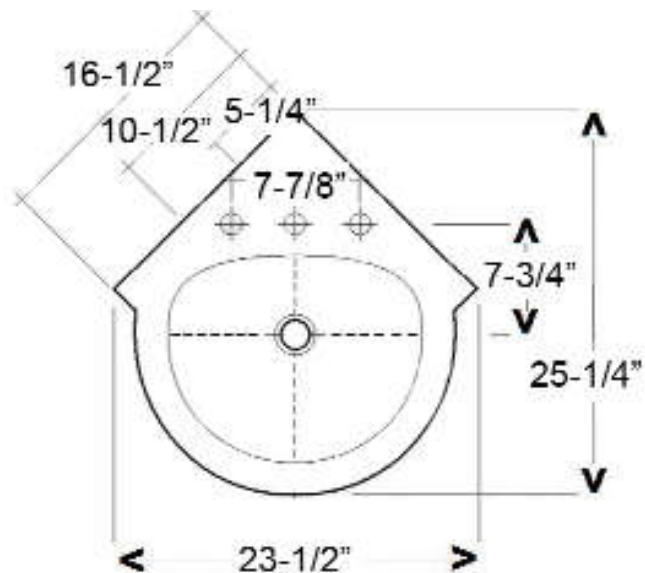

EVOLUTION CORNER WALL-HUNG BASIN

Cat. No.
4-23X

Faucet not included

Mounting Hardware

W: 23-1/2"
D: 25-1/4"
H: 8"
Water depth to OF: 3-1/4"

Back of basin to center drain: 10-1/2"
Back of basin to center of faucet: 5-1/4"

Interior Dimensions:

Basin Interior: 16" x 13-1/2"
Basin Depth: 5-1/2"
Spout hole: 1-3/8"

Features:

- ▶ Made of Vitreous China
- ▶ Available pre-drilled for single hole (4-231), 4" centerset (4-234), and 8" widespread (4-238)
- ▶ Pre-drilled overflow hole
- ▶ Contemporary style
- ▶ Mounting Hardware Included
- ▶ Designated for corner installation

Colors:

WH White
BQ Bisque

Meets or exceeds the following specifications: ASME A112.19.2 2018 and CSA B45.1-18 for ceramic plumbing fixtures.

Dimensions of fixture are nominal and may vary within the range of tolerances established by ASMEI Standard A112.19.2-2018. Dimensions and specifications subject to change without notice.