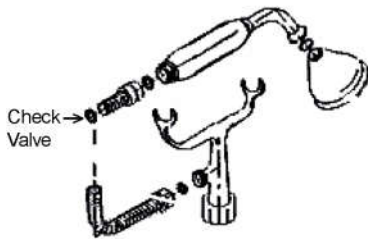

TUB WALL MOUNT FAUCET WITH HANDSHOWER

Cat. No.
4020

Features:

- ▶ Petite elephant spout
- ▶ Compression stems $\frac{1}{4}$ turn
- ▶ Flow rate is 3.7 GPM
- ▶ Telephone style handshower has flow rate of 2.5 GPM
- ▶ Includes 59" handshower hose
- ▶ Porcelain lever handles
- ▶ IAPMO approved
- ▶ Handshower is equipped with backflow preventor
- ▶ To be used with double offset bath supplies, Part #5576

Centers: $3\text{-}\frac{3}{8}"$

Spout Length: $1\text{-}\frac{1}{4}"$

Finishes:

CP Polished Chrome

Dimensions are nominal and may vary. Dimensions and specifications are subject to change without notice.