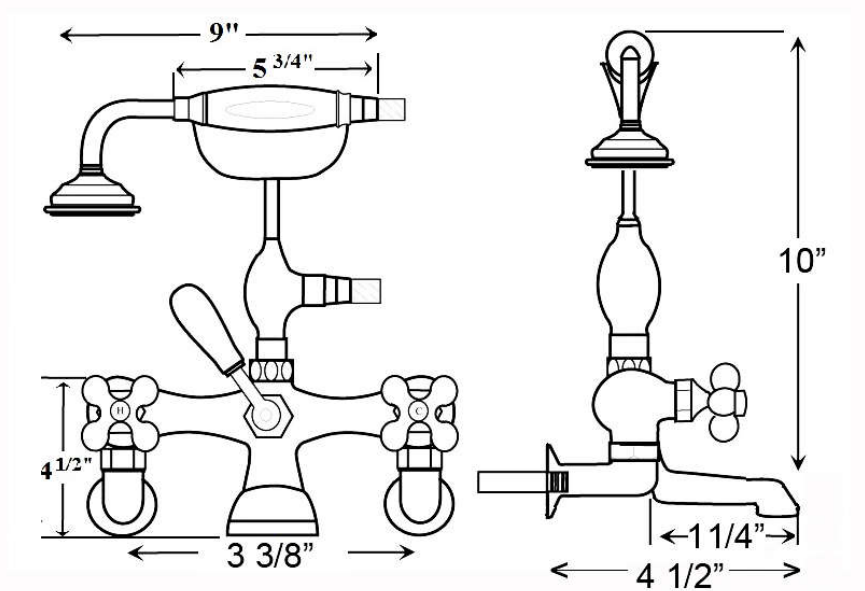

TUB WALL MOUNT FAUCET WITH HANDSHOWER

Cat. No.
4020

Features:

- ▶ Petite elephant spout
- ▶ Compression stems $\frac{1}{4}$ turn
- ▶ Flow rate is 3.7 GPM
- ▶ Telephone style handshower has flow rate of 2.5 GPM
- ▶ Includes 59" handshower hose
- ▶ Porcelain lever handles
- ▶ IAPMO approved
- ▶ Handshower is equipped with backflow preventor
- ▶ To be used with double offset bath supplies, Part #5576

Centers: $3\text{-}\frac{3}{8}"$

Spout Length: $1\text{-}\frac{1}{4}"$

Finishes:

CP Polished Chrome

Dimensions are nominal and may vary. Dimensions and specifications are subject to change without notice.