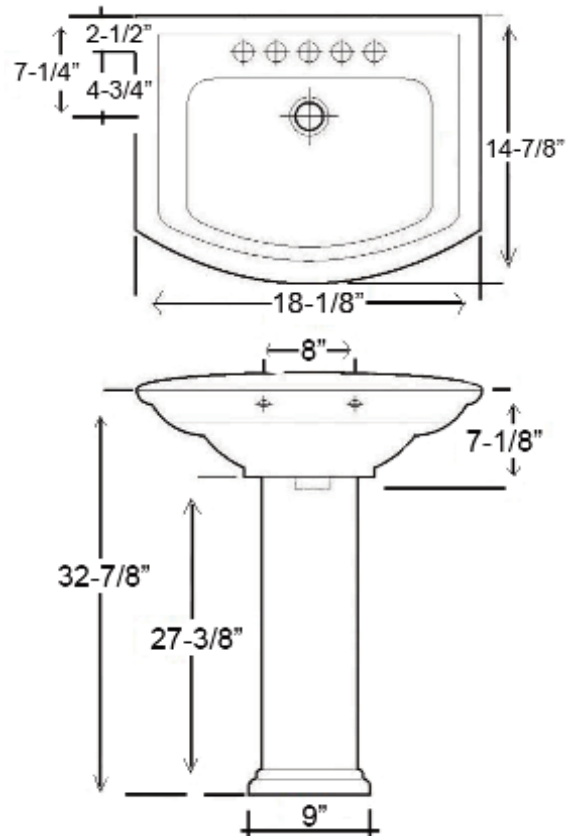

WASHINGTON 460 PEDESTAL LAVATORY

Cat. No.
3-38X

Faucet not included

W: 18 1/8"
D: 14 7/8"
H: 33 3/4"
Flange: 1 5/8"

Column: 27-1/8"L x 9-1/4"W x 6-3/4"D

Interior Dimensions:

Basin Interior: 13" x 8"
Basin Depth: 6"
Mount bolts height: 31"
Mount holes cc: 8"
Spout hole: 1 1/4"

Features:

- ▶ Made of Vitreous China
- ▶ Available for Single Hole, 4" CC or 8" Widespread
- ▶ Can be Installed Using Toggle or Molly Bolts (not- included)

*For ease of installation order one of the following:
Hangers (pair) \$4.75
Bracket (one) \$11.50

Colors:

WH White

Meets or exceeds the following specifications: ASME A112.19.2 2008 and CSA B45.1-08 for ceramic plumbing fixtures.

Dimensions of fixture are nominal and may vary within the range of tolerances established by ASMEI Standard A112.19.2-2008. Dimensions and specifications subject to change without notice.