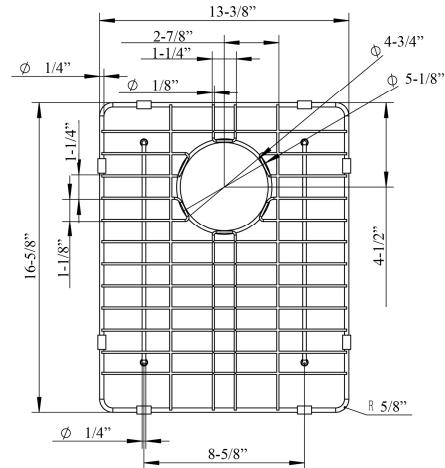

KSSDB2530 WIRE GRID

Cat. No.
KSSDB2530-WIRE

Features - KSSDB2530-WIRE:

- ▶ Fits bottom of large bowl KSSDB2530 double bowl farmer sink
- ▶ Stainless Steel Construction
- ▶ Protects your sink from scratching
- ▶ Rubber feet covers help protect sink surface
- ▶ Grids sold separately

Large Wire Grid

W: 13-³/₈"

D: 16-⁵/₈"

H: 1"

Drain Hole : 4-³/₄"

Features - KSSDB2530-WG-SM:

- ▶ Fits bottom of small bowl KSSDB2530 double bowl farmer sink
- ▶ Stainless Steel Construction
- ▶ Protects your sink from scratching
- ▶ Rubber feet covers help protect sink surface
- ▶ Grids sold separately

Small Wire Grid

W: 6-¹/₂"

D: 12-³/₈"

H: 1"

Drain Hole : 4-³/₄"

Dimensions and specifications subject to change without notice.