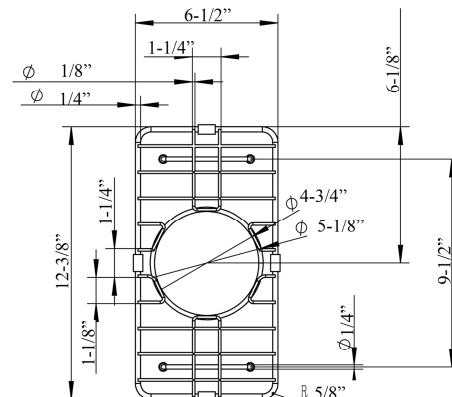

KSSDB2530 WIRE GRID

Cat. No.
KSSDB2530-WIRE

Features - KSSDB2530-WIRE:

- ▶ Fits bottom of large bowl KSSDB2530 double bowl farmer sink
- ▶ Stainless Steel Construction
- ▶ Protects your sink from scratching
- ▶ Rubber feet covers help protect sink surface
- ▶ Grids sold separately

Large Wire Grid

W: 13-³/₈"

D: 16-⁵/₈"

H: 1"

Drain Hole : 4-³/₄"

Features - KSSDB2530-WG-SM:

- ▶ Fits bottom of small bowl KSSDB2530 double bowl farmer sink
- ▶ Stainless Steel Construction
- ▶ Protects your sink from scratching
- ▶ Rubber feet covers help protect sink surface
- ▶ Grids sold separately

Small Wire Grid

W: 6-¹/₂"

D: 12-³/₈"

H: 1"

Drain Hole : 4-³/₄"

Dimensions and specifications subject to change without notice.