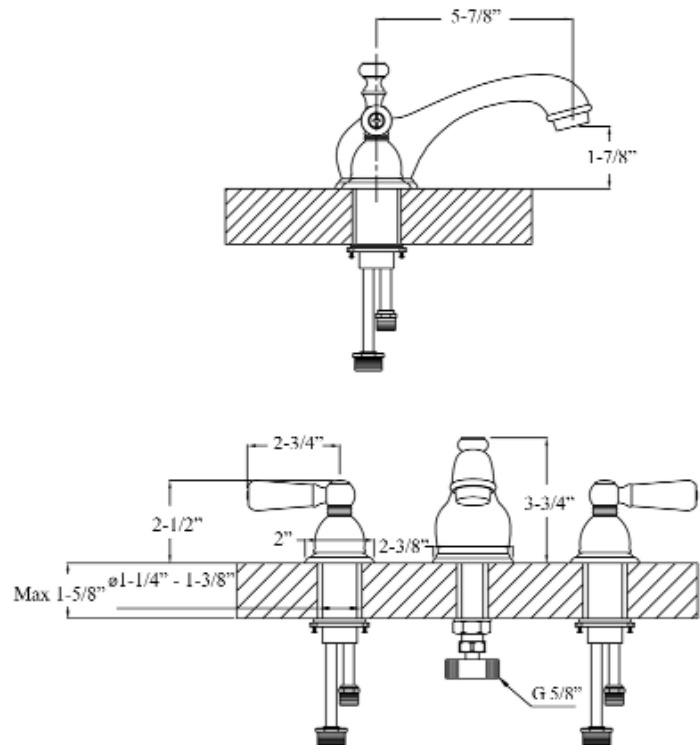

MARSALA 8" WIDESPREAD LAVATORY FAUCET

Cat. No.
LFW100-PL

Spout Reach: 5-7/8"
Height: 3-3/4"

Features:

- ▶ Constructed of solid brass
- ▶ Flexible widespread installation
- ▶ Porcelain lever handles
- ▶ Includes 12" connection hoses
- ▶ Drain not included
- ▶ Height to spout 1-7/8"
- ▶ Ceramic disc cartridges
- ▶ Flow rate is 1.2 GPM at 60 psi
- ▶ cUPC/NSF/AB1953 Certified

Finishes:

- CP** Polished Chrome
- BN** Brushed Nickel
- ORB** Oil Rubbed Bronze

Dimensions of fixture are nominal and may vary. Dimensions and specifications subject to change without notice.