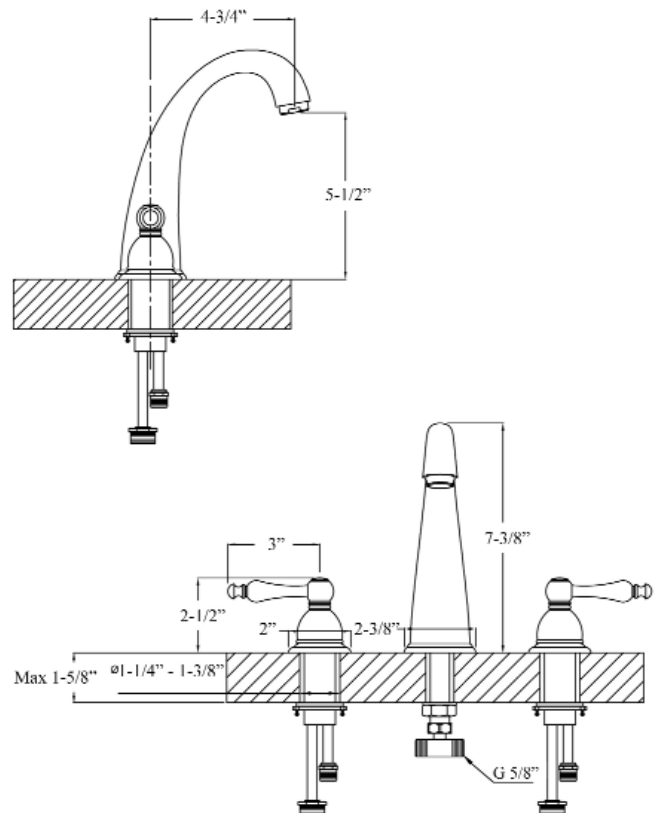

MADDOX 8" WIDESPREAD LAVATORY FAUCET

Cat. No.
LFW106-ML

Spout Reach: $4\text{-}\frac{3}{4}\text{'}$
Height: $7\text{-}\frac{3}{8}\text{'}$

Features:

- ▶ Constructed of solid brass
- ▶ Flexible widespread installation
- ▶ Metal lever handles
- ▶ Includes 12" connection hoses
- ▶ Drain not included
- ▶ Height to spout $5\text{-}\frac{1}{2}\text{'}$
- ▶ Ceramic disc cartridges
- ▶ Flow rate is 1.2 GPM at 60 psi
- ▶ cUPC/NSF/AB1953 Certified

Finishes:

- CP** Polished Chrome
- BN** Brushed Nickel
- ORB** Oil Rubbed Bronze

Dimensions of fixture are nominal and may vary. Dimensions and specifications subject to change without notice.