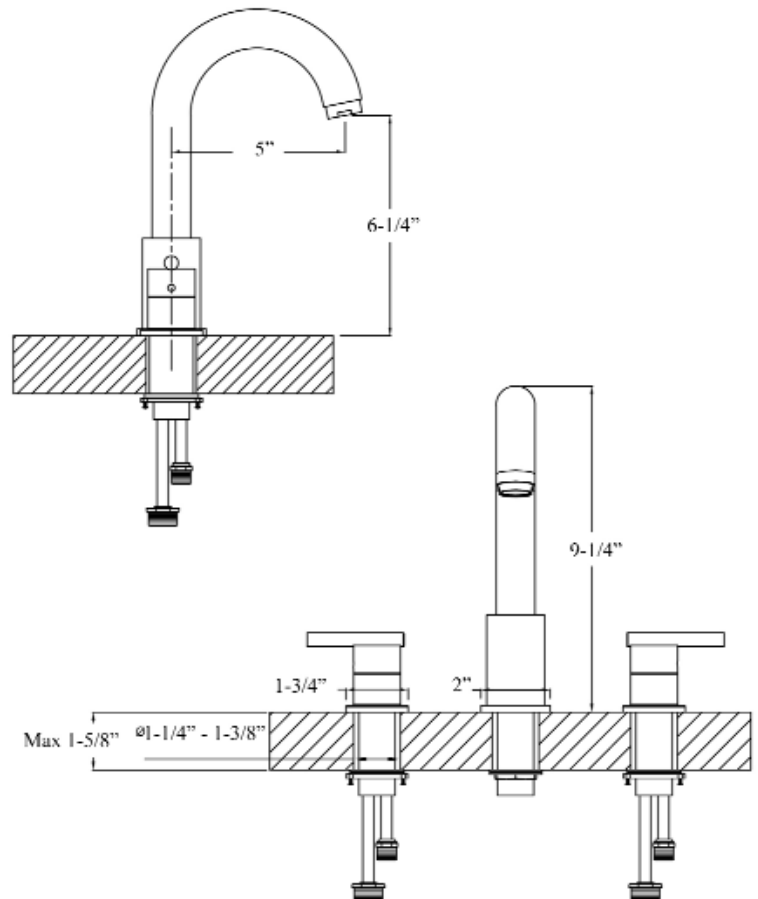

CONLEY 8" WIDESPREAD LAVATORY FAUCET

Cat. No.
LFW108-ML

Spout Reach: 5"
Height: 9-1/4"

Features:

- ▶ Constructed of solid brass
- ▶ Gooseneck spout
- ▶ Flexible widespread installation
- ▶ Includes 12" connection hoses
- ▶ Drain not included
- ▶ Height to spout 6-1/4"
- ▶ Ceramic disc cartridges
- ▶ Flow rate is 1.2 GPM at 60 psi
- ▶ cUPC/NSF/AB1953 Certified

Finishes:

- CP** Polished Chrome
- BN** Brushed Nickel
- ORB** Oil Rubbed Bronze

Dimensions of fixture are nominal and may vary. Dimensions and specifications subject to change without notice.