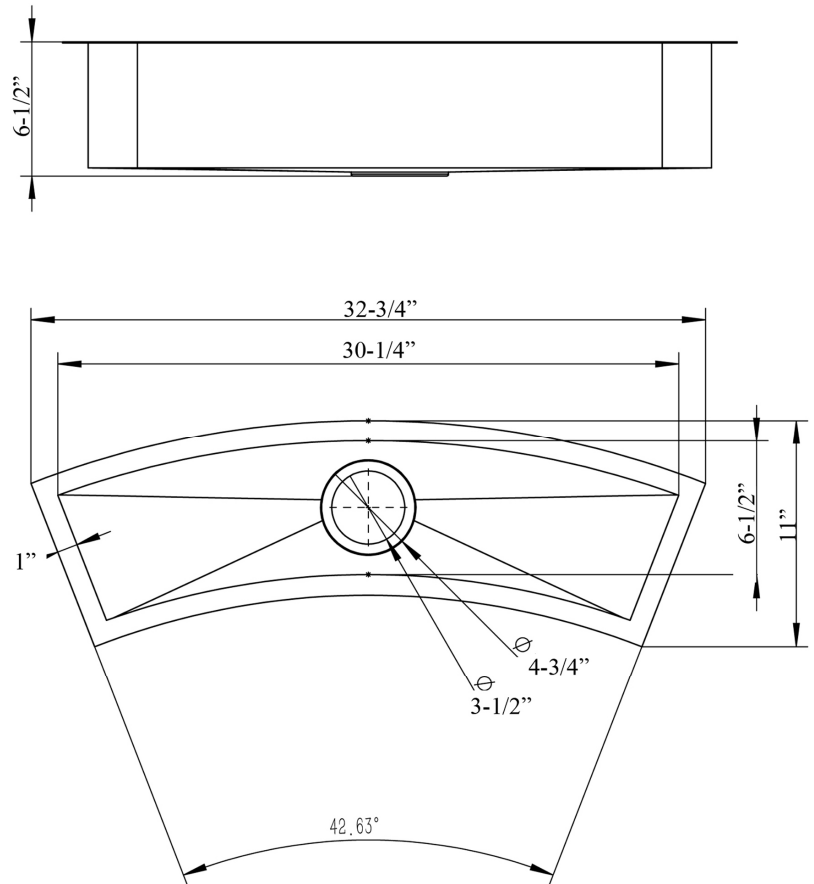

32" WOLCOTT CURVED TROUGH SINK

Cat. No
TSSSB2118-SS

W: 32-³/₄"
D: 11"
H: 6-¹/₂"

***Please do NOT cut hole without
template or actual product.**

Interior Dimensions:

Basin Interior: 30-¹/₄" W x 6-¹/₂" D
Basin Depth: 6"

Features:

- ▶ Solid 16 gauge, 304 grade metal construction
- ▶ Zero radius corners
- ▶ Matte finish
- ▶ Lip is 1" wide
- ▶ Mounting clips and template included
- ▶ Insulated for sound reduction
- ▶ Compatible with 3-¹/₂" drain
- ▶ Drains sold separately

Dimensions of fixture are nominal and may vary within the range of tolerances established by ANSI Standard A112.19.2. Dimensions and specifications subject to change without notice.