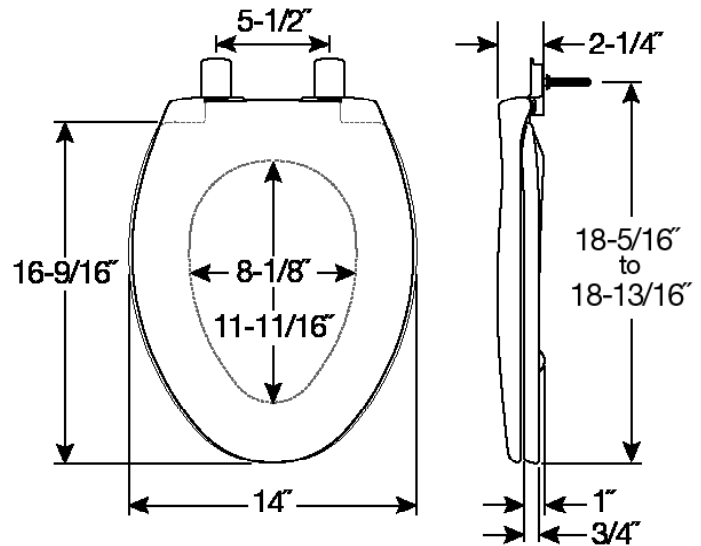

# AFFINITY® 1200E4CT

RESIDENTIAL PLASTIC TOILET SEAT

## FEATURES:

- **Concealed Trapway 300 Series Stainless Steel Hardware**  
Skirted toilet installation
- **TOP-TITE® STA-TITE® Seat Fastening System™**  
Never loosens and installs from the top with ease
- **Easy•Clean®**  
Quickly removes for easy cleaning
- **Whisper•Close®**  
Slowly and quietly closes
- **Precision Seat Fit™**  
1/2" front-to-back adjustability provides the perfect bowl fit
- **Super Grip Bumpers™**  
Provides greater stability

## SPECIFICATIONS:

- Size:** Elongated
- Material:** Plastic
- Style:** Closed Front with Cover
- Ring Bumpers:** Two
- Hinges:** Plastic
- Hardware:** 300 Series Stainless Steel Concealed Trapway

**Codes & Standards:**  Complies with IAPMO/ANSI Z124.5 Standards Residential Classification