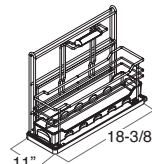

WL-15

WL-12

ENHANCEMENTS

**Concealed
Drawer**

**Hair
Appliance
Organizer**

6-3/4" 10"

**Under
Sink
Pullout**

11" 18-3/8"

**Under Sink
Caddy**

VANITY 6 DRAWERS

34-1/2" H, 18" or 21"D

Butt Doors
V45DHRT

Butt Doors
V48DT
V54DT

Double Doors
V60DT
V66DT

Double Butt Doors
V72DT

VANITY 3 DRAWER BASE