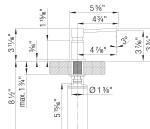

LATO Soap Dispenser, SKU
402305 402306 402307
402300 402303 402304
402574
brass SILGRANIT Color dual finish

Product Features

- Solid brass/zamac construction
- Refillable from above the deck
- Suitable for liquid dish or hand soap
- 10 fl oz. (300 ml) capacity bottle

What is included

Hole Size Required: 1-3/8"

BLANCO soap dispensers can dispense liquid dish soap, hand soap, and even hand lotion. For best performance, and to prevent clogging, we recommend diluting soap with water using a 70/30 proportion.