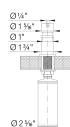

LATO Soap Dispenser, SKU
402305 402306 402307
402300 402303 402304
402574
brass SILGRANIT Color dual finish

Product Features

- Solid brass/zamac construction
- Refillable from above the deck
- Suitable for liquid dish or hand soap
- 10 fl oz. (300 ml) capacity bottle

What is included

Hole Size Required: 1-3/8"

BLANCO soap dispensers can dispense liquid dish soap, hand soap, and even hand lotion. For best performance, and to prevent clogging, we recommend diluting soap with water using a 70/30 proportion.