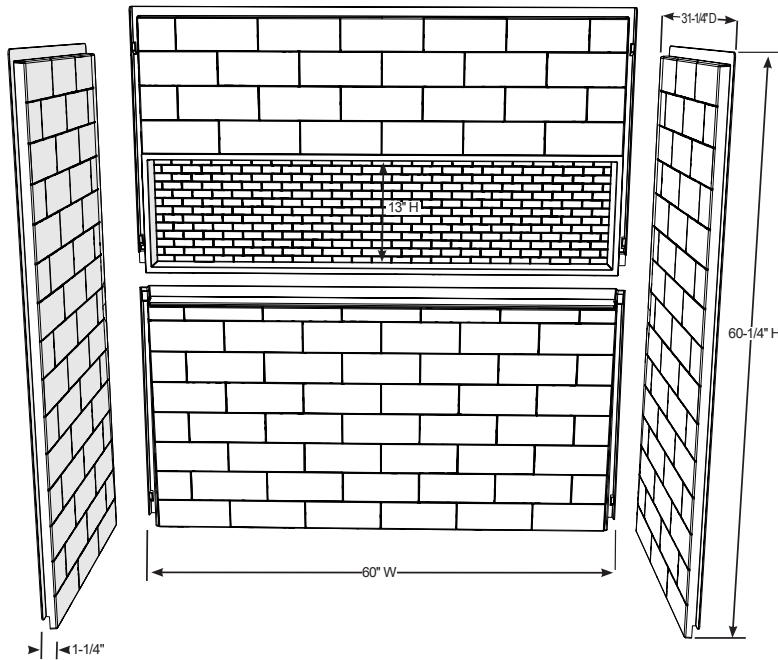

NexTile FHA Wall Kit

Model number:

BZ415025

Dimensions: 30" x 60" x 60"

Installation: Alcove

Material: Composite

Standard Features:

- NexTile FHA 4-piece compression molded composite with subway tile look, textured grout lines, and built-in storage niche'
- FHA reinforcement allows for future installation of grab bars and has been tested to withstand a load of up to 300 pounds
- Compatible with all 60x30 Bootz Bathtubs
- Nails directly to studs for fast installation
- Panels easily fit through existing doorways and can be installed by one person

NexTile FHA Wall Kit

Model number:

BZ415025

Dimensions: 30" x 60" x 60"

Installation: Alcove

Material: Composite

Dimensions:

30 x 60 x 60 in.

Weight:

120 lbs

Project:

Contractor:

Representative:

Date:

Tel:

Notes: