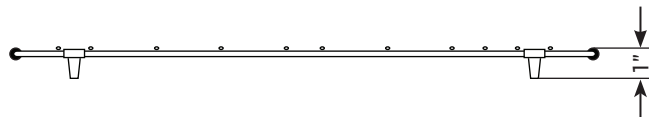

SINK GRID FOR 24 IN. FIRECLAY SINK

CAFC24SBWIREGRID (Polished Chrome)

FEATURES

MODEL CAFC24SBWIREGRID

SIZE 15" L x 20-3/4" W

DEPTH 1"

WEIGHT 1 lb.

MATERIAL 304 grade stainless steel

DRAIN Center

- Designed to be used with **Cahaba 24 in. Single Bowl Farmhouse Fireclay Kitchen Sink** (CAFC24SB or CAFC24SBUSS)
- Accomodates 3-1/2 in. drain
- Includes rubber feet covers
- 1 Year Limited Residential Warranty

If you are missing any part, please stop and contact us immediately at (205) 702-9101.

FOR WARRANTY ISSUES OR QUESTIONS, CONTACT CAHABA AT (205) 702-9101.

©2021 CAHABA. ALL RIGHTS RESERVED.