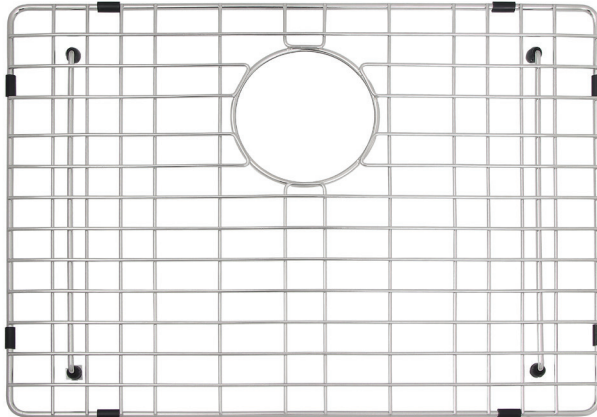

SINK GRID FOR 24 IN. FIRECLAY SINK

CAFC24SBWIREGRID (Polished Chrome)

FEATURES

MODEL CAFC24SBWIREGRID

SIZE 15" L x 20-3/4" W

DEPTH 1"

WEIGHT 1 lb.

MATERIAL 304 grade stainless steel

DRAIN Center

- Designed to be used with **Cahaba 24 in. Single Bowl Farmhouse Fireclay Kitchen Sink** (CAFC24SB or CAFC24SBUSS)
- Accomodates 3-1/2 in. drain
- Includes rubber feet covers
- 1 Year Limited Residential Warranty

If you are missing any part, please stop and contact us immediately at (205) 702-9101.

FOR WARRANTY ISSUES OR QUESTIONS, CONTACT CAHABA AT (205) 702-9101.

©2021 CAHABA. ALL RIGHTS RESERVED.