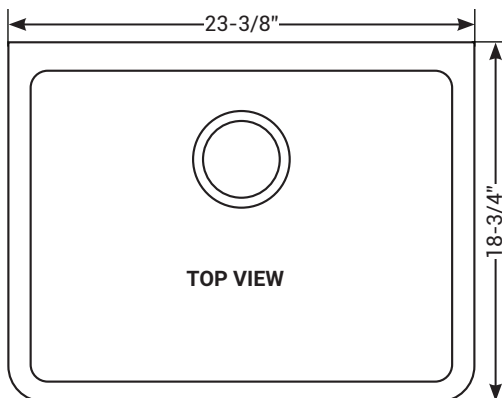

24 IN. SINGLE BOWL FARMHOUSE KITCHEN SINK

CAFC24SB

FEATURES

MODEL	CAFC24SB
SIZE	Top: 18-3/4" L x 23-3/8" W Base: 18" L x 22-5/8" W
BOWL(S)	Top: 16-1/8" L x 21-1/2" W Base: 15-1/2" L x 20-7/8" W
DEPTH	7-3/4"
WEIGHT	75 lbs.
MATERIAL	Fireclay
DRAIN	Rear
MOUNT	Farmhouse, Undermount