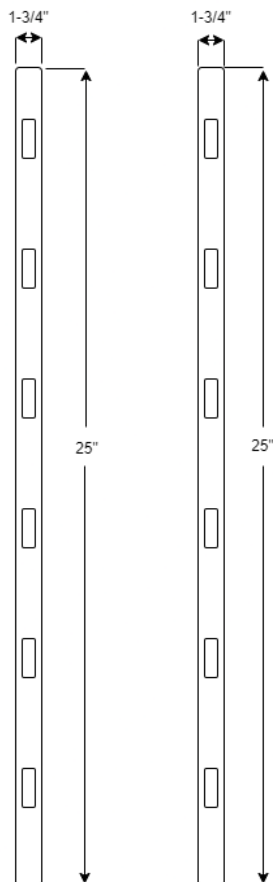

24 IN. SINGLE BOWL FARMHOUSE KITCHEN SINK

CAFC24SB

FEATURES

MODEL	CAFC24SB
SIZE	Top: 18-3/4" L x 23-3/8" W Base: 18" L x 22-5/8" W
BOWL(S)	Top: 16-1/8" L x 21-1/2" W Base: 15-1/2" L x 20-7/8" W
DEPTH	7-3/4"
WEIGHT	75 lbs.
MATERIAL	Fireclay
DRAIN	Rear
MOUNT	Farmhouse, Undermount

If you are missing any part, please stop and contact us immediately at (205) 702-9101.

SINK GRID FOR 24 IN. FIRECLAY SINK

CAFC24SBWIREGRID (Polished Chrome)

FEATURES

MODEL CAFC24SBWIREGRID

SIZE 15" L x 20-3/4" W

FIRECLAY SINK MOUNTING HARDWARE

CAFCUSS

FEATURES

MODEL CAFCUSS

SIZE 25" L x 1-3/4" W x 1-3/4" H

- For use with undermount sinks
- Can be used with any Cahaba Farmhouse Fireclay Sinks
- Use with solid surface or granite countertop materials
- Use side to side or front to back
- Installation hardware included
- Sold in pairs