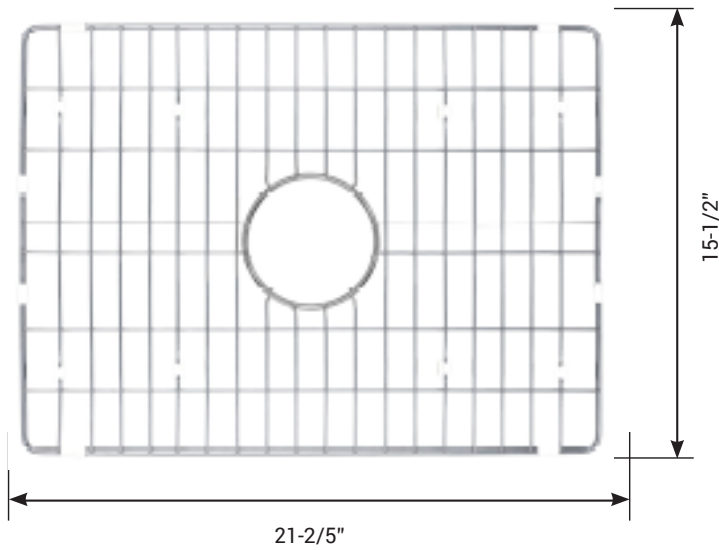

SINK GRID FOR 24 IN. FIRECLAY SINK

CAFC24SBWIREGRID-2 (Polished Chrome)

FEATURES

MODEL	CAFC24SBWIREGRID-2
SIZE	15-1/2" L x 21-2/5" W
DEPTH	1"
WEIGHT	1 lb.
MATERIAL	304 grade stainless steel
DRAIN	Center

- Designed to be used with **Cahaba 24 in. Single Bowl Farmhouse Fireclay Kitchen Sink, CAFC24SB-2**
- Accommodates 3-1/2 in. drain
- Includes rubber feet covers
- 1 Year Limited Residential Warranty