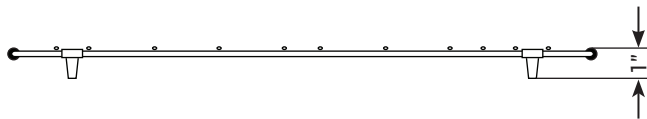

SINK GRID FOR 24 IN. FIRECLAY SINK

CAFC24SBWIREGRID-2 (Polished Chrome)

FEATURES

MODEL	CAFC24SBWIREGRID-2
SIZE	15-1/2" L x 21-2/5" W
DEPTH	1"
WEIGHT	1 lb.
MATERIAL	304 grade stainless steel
DRAIN	Center

- Designed to be used with **Cahaba 24 in. Single Bowl Farmhouse Fireclay Kitchen Sink, CAFC24SB-2**
- Accommodates 3-1/2 in. drain
- Includes rubber feet covers
- 1 Year Limited Residential Warranty