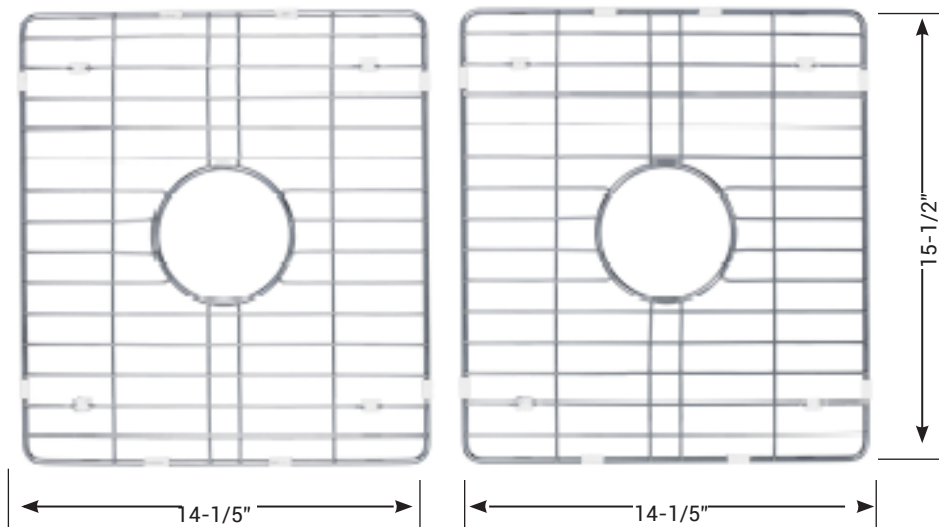

SINK GRID FOR 33 IN. 50/50 FIRECLAY SINK

CAFC33DBWIREGRID-2 (Polished Chrome)

FEATURES

MODEL	CAFC33DBWIREGRID-2
SIZE	15-1/2" L x 14-1/5" W
DEPTH	1"
WEIGHT	1 lb.
MATERIAL	304 grade stainless steel
DRAIN	Center

- Designed to be used with **Cahaba 33 in. 50/50 Bowl Farmhouse Fireclay Kitchen Sink**. CAFC33DB-2
- Accommodates 3-1/2 in. drain
- Includes rubber feet covers
- 1 Year Limited Residential Warranty

If you are missing any part, please stop and contact us immediately at (205) 702-9101.