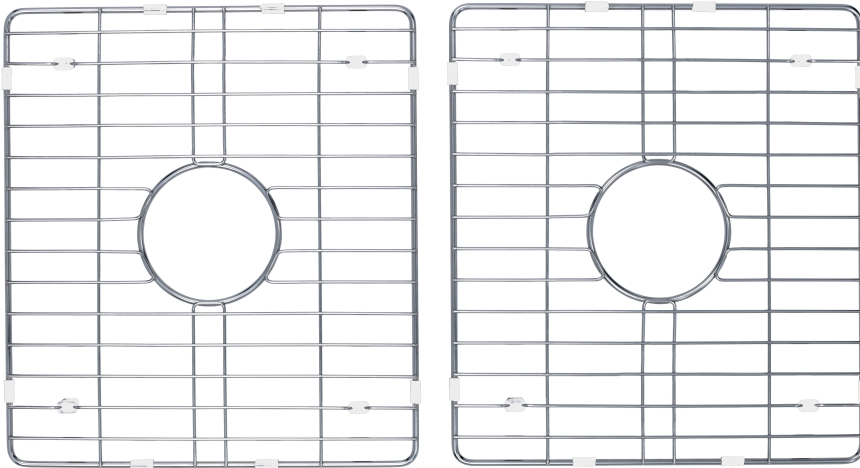

SINK GRID FOR 33 IN. 50/50 FIRECLAY SINK

CAFC33DBWIREGRID-2 (Polished Chrome)

FEATURES

MODEL	CAFC33DBWIREGRID-2
SIZE	15-1/2" L x 14-1/5" W
DEPTH	1"
WEIGHT	1 lb.
MATERIAL	304 grade stainless steel
DRAIN	Center

- Designed to be used with **Cahaba 33 in. 50/50 Bowl Farmhouse Fireclay Kitchen Sink**. CAFC33DB-2
- Accommodates 3-1/2 in. drain
- Includes rubber feet covers
- 1 Year Limited Residential Warranty

If you are missing any part, please stop and contact us immediately at (205) 702-9101.