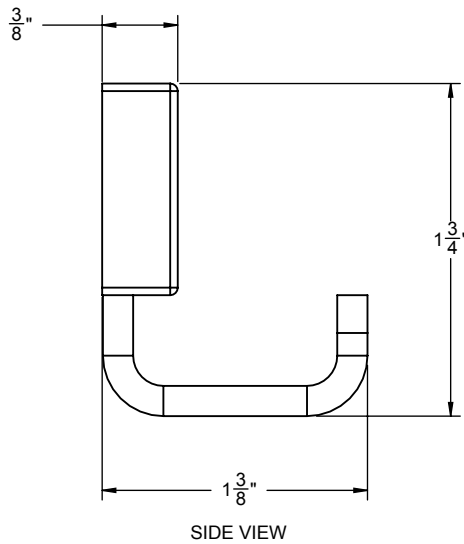

California Faucets®

TERRA MAR™

DOUBLE ROBE HOOK

Features

- Over 30 finishes including 14 PVD finishes
- All brass construction
- Includes all mounting hardware

78-DRH

Codes/Standards Applicable

Product meets or exceeds the following:

- None applicable

SPECIFICATIONS SUBJECT TO CHANGE WITHOUT NOTICE

ALL DIMENSIONS SHOWN TO NEAREST 1/16"