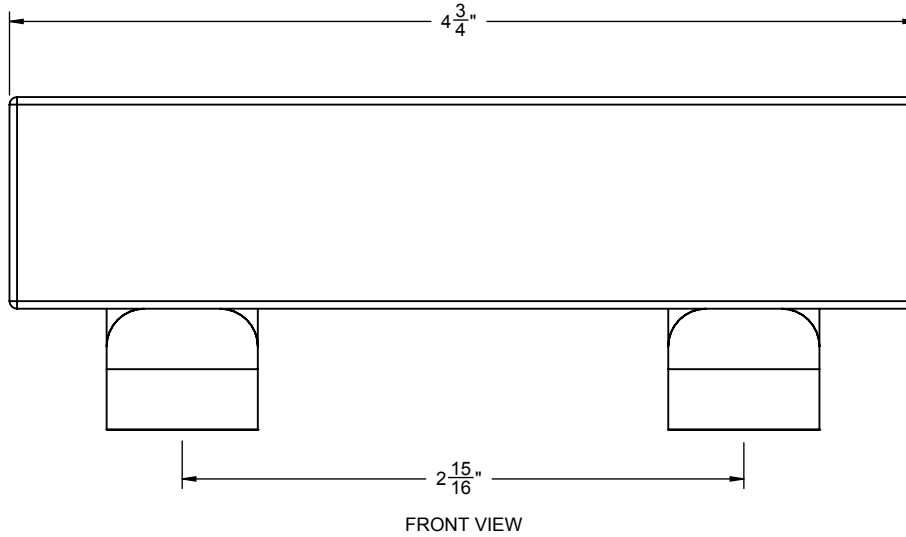

California Faucets®

TERRA MAR™

DOUBLE ROBE HOOK

Features

- Over 30 finishes including 14 PVD finishes
- All brass construction
- Includes all mounting hardware

78-DRH

Codes/Standards Applicable

Product meets or exceeds the following:

- None applicable

SPECIFICATIONS SUBJECT TO CHANGE WITHOUT NOTICE

ALL DIMENSIONS SHOWN TO NEAREST 1/16"