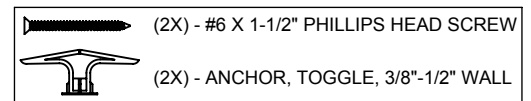

California Faucets®

TERRA MAR™

DOUBLE ROBE HOOK

Features

- Over 30 finishes including 14 PVD finishes
- All brass construction
- Includes all mounting hardware

78-DRH

Codes/Standards Applicable

Product meets or exceeds the following:

- None applicable

SPECIFICATIONS SUBJECT TO CHANGE WITHOUT NOTICE

ALL DIMENSIONS SHOWN TO NEAREST 1/16"