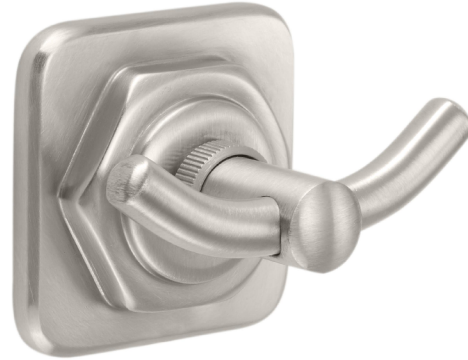

# Steampunk Bay™

DOUBLE ROBE HOOK

85-DRH

## Features

- Includes all mounting hardware
- All brass construction
- Over 30 finishes including 15 PVD finishes

## Codes/Standards Applicable

Product meets or exceeds the following:

- None applicable

	(2X) 8 x 1-1/2" PHILLIPS HEAD SCREW
	(2X) 3/8" - 1/2" WALL ANCHOR