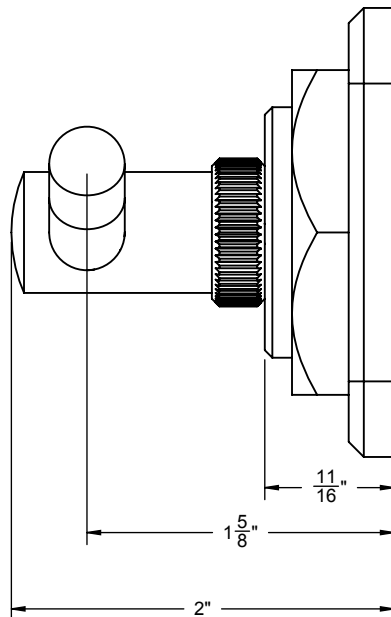

## Codes/Standards Applicable

Product meets or exceeds the following:

- None applicable

	(2X) 8 x 1-1/2" PHILLIPS HEAD SCREW
	(2X) 3/8" - 1/2" WALL ANCHOR