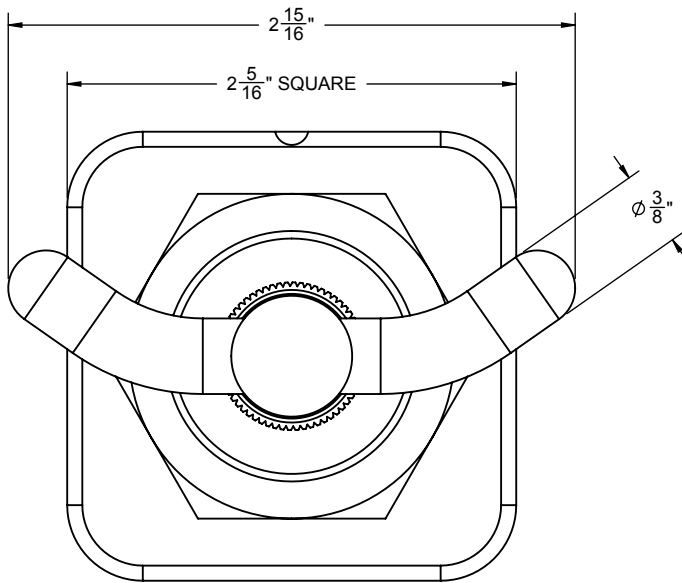

## Codes/Standards Applicable

Product meets or exceeds the following:

- None applicable

	(2X) 8 x 1-1/2" PHILLIPS HEAD SCREW
	(2X) 3/8" - 1/2" WALL ANCHOR