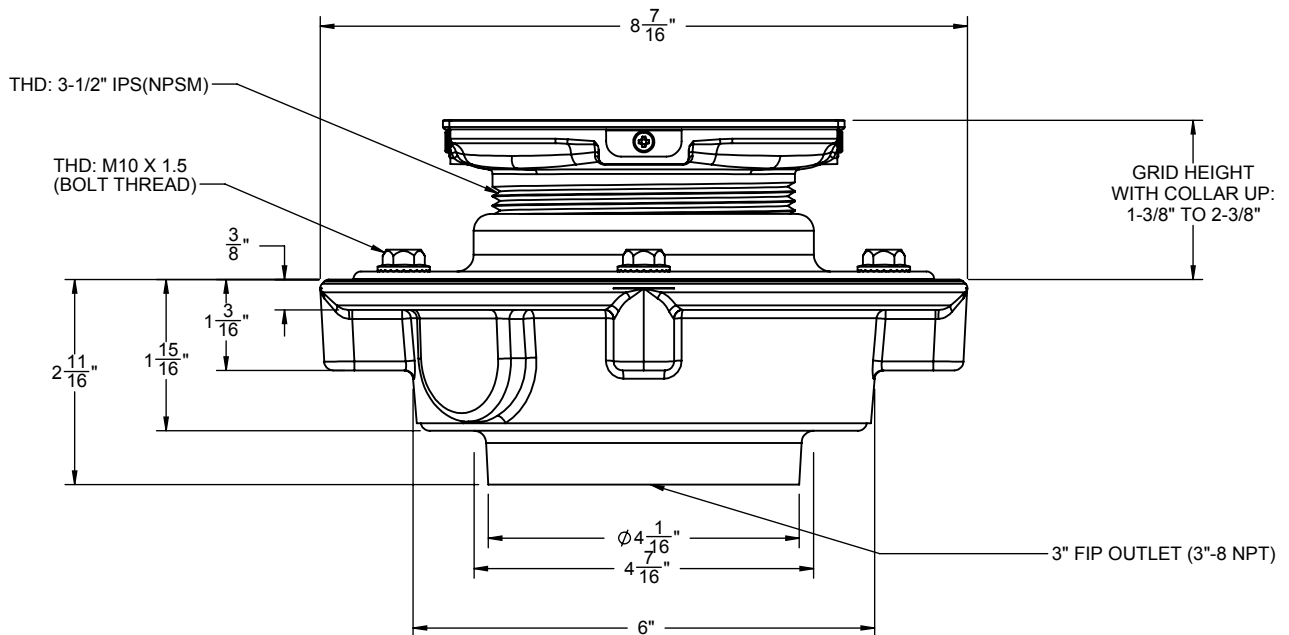

CAST IRON 3" IPS

Figure 1. COLLAR IN **UP** POSITION

Figure 2. COLLAR IN **DOWN** POSITION