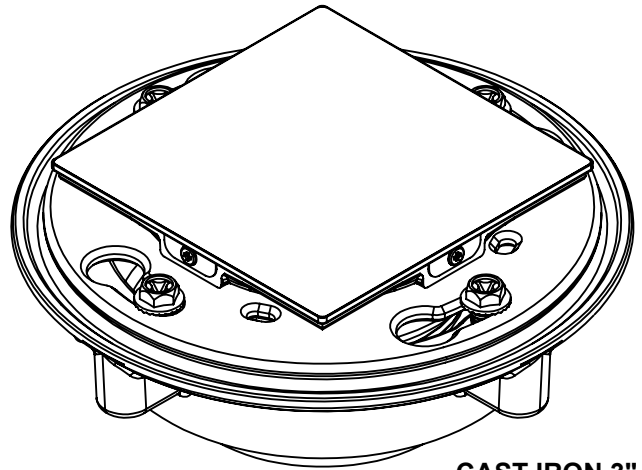

9177-IP-3

Suggested Uses

- Shower drain
- Patio/Atrium drains
- Other wetted area floor drains

Features

- Square design for easy floor design and installation
- Brass throat with stainless steel tile frame, screws, & mudguard
- Latex coated cast iron body with reversible weep-hole membrane collar
- Outlet connection: 3" NPT female
- Compatible with all StyleDrain Grids (9170-A → 9176-A) sold separately
- For complete selection, see www.californiafaucets.com

Codes/Standards Applicable

- Specified model meets or exceeds the following:
- ASME A112.18.2/CSA B125.2
- US PAT NO. 8043497

CAST IRON 3" IPS