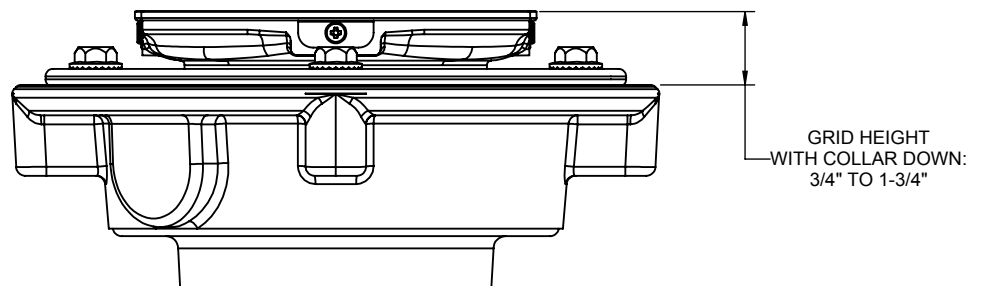

### Features

- Square design for easy floor design and installation
- Brass throat with stainless steel tile frame, screws, & mudguard
- Latex coated cast iron body with reversible weep-hole membrane collar
- Outlet connection: 3" NPT female
- Compatible with all StyleDrain Grids (9170-A → 9176-A) sold separately
- For complete selection, see [www.californiafaucets.com](http://www.californiafaucets.com)

ALL DIMENSIONS SHOWN TO NEAREST 1/16"