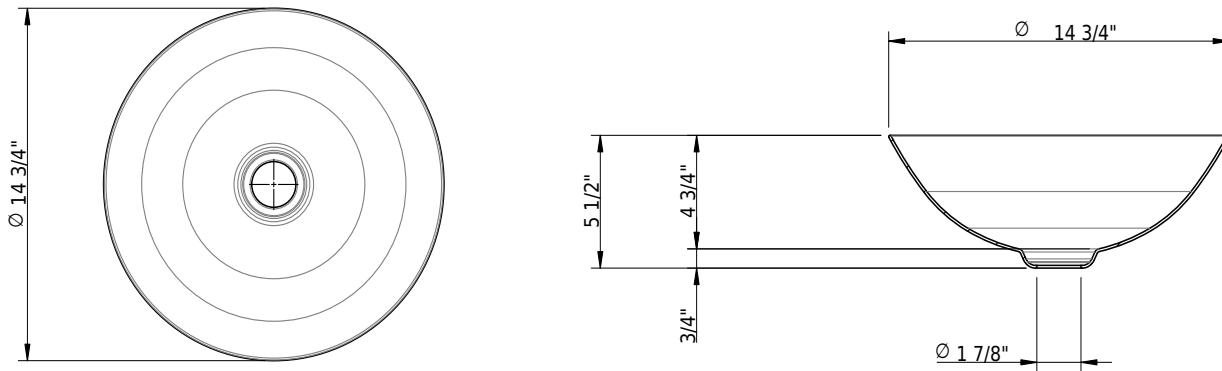

Material

- Glazed titanium steel

Features

- installation kit and drain set included

Colors

- C__ Other matte colors
- C058 White matte
- C003 Black matte

➔ color list

Accessories

Options

- CE1 CLEANEFFECT

Technical Information

| | |
|---------------------|--------------------------------|
| Bowl configuration | single |
| Bowl depth | 4 ¾" |
| Bowl size | $\varnothing 14 \frac{3}{4}$ " |
| Drain hole diameter | 1 ¾" |

Notes

Important: Dimensions of fixtures are nominal and may vary within the range tolerances established by ANSI standard A112.19.4. These measurements are subject to change or cancellation. No responsibility is assumed for use of superseded or voided leaflet.