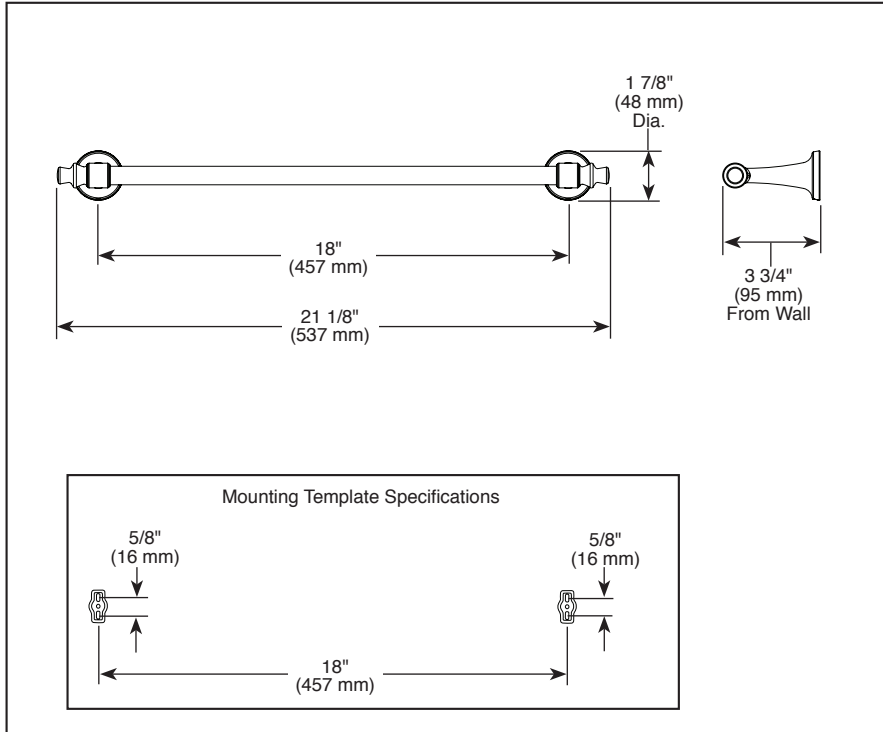

see what Delta can doSM

ACCESSORIES

- Dorval™ Bath Collection
- 18" Towel Bar

Submitted Model No.: _____

Specific Features: _____

STANDARD SPECIFICATIONS:

- Wood blocking is preferable behind all wall surfaces. If wood blocking is not available, the following fasteners are suggested: Tile/Masonry-Plastic or lead Anchors Plaster/drywall-Toggle bolts.
- Mounting hardware and mounting template included with product.