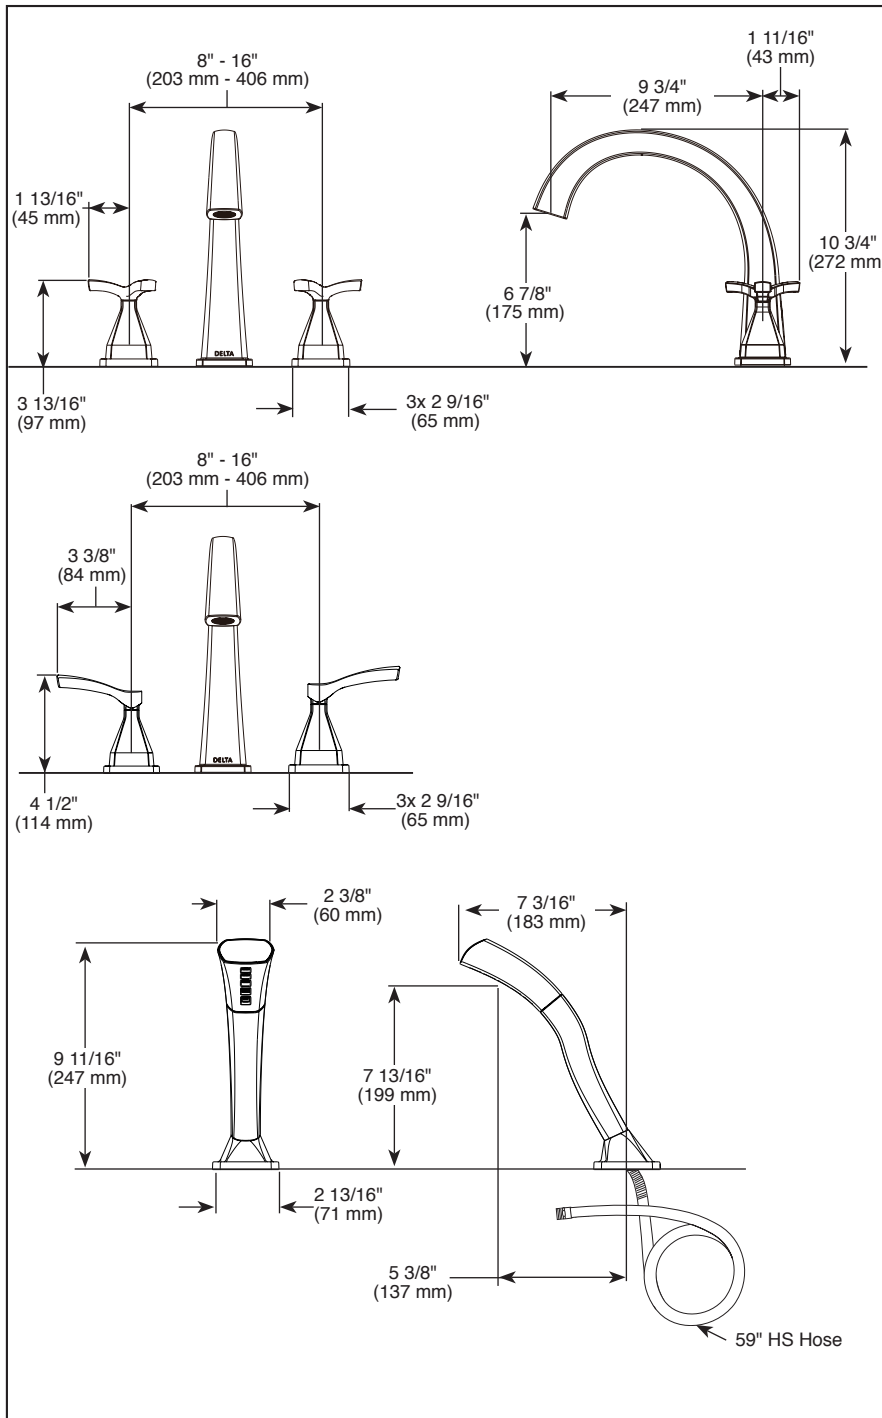

▲ Designate proper finish suffix

Delta reserves the right (1) to make changes in specifications and materials, and (2) to change or discontinue models, both without notice or obligation. Dimensions are for reference only. See current full-line price book or www.deltafaucet.com for finish options and product availability.

DSP-B-T2777 Rev. B

Delta Faucet Company

55 E. 111th Street, Carmel, Indiana 46280
350 South Edgeware Road, St. Thomas, ON N5P 4L1
© 2023 Delta Faucet Company