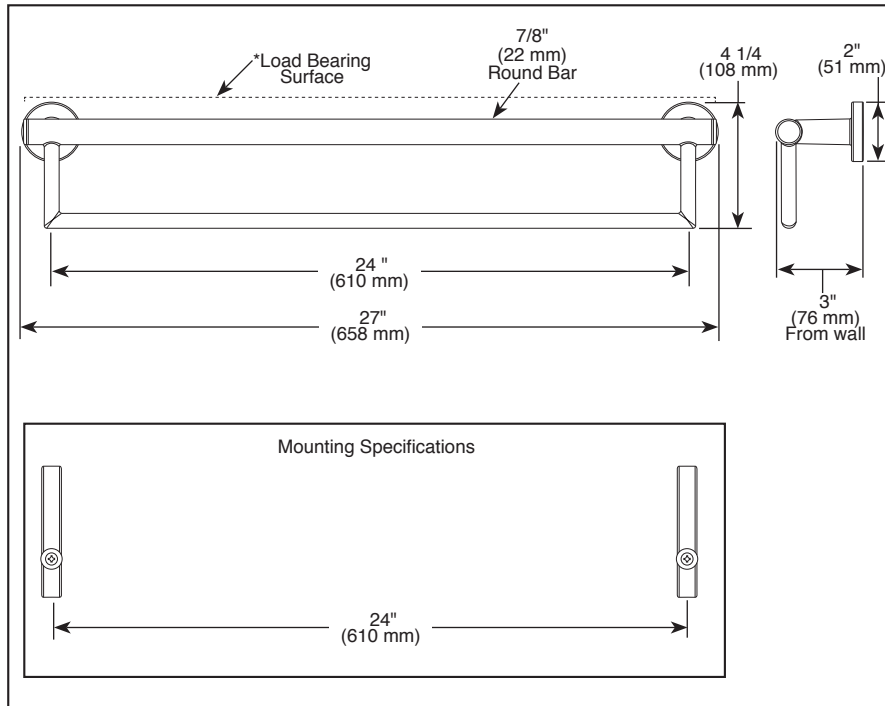

see what Delta can do™

ACCESSORIES

- Décor Assist™
- Contemporary Towel Bar with Assist Bar

41519▲

Submitted Model No.: _____

Specific Features: _____

▲ Designate Proper Finish Suffix

STANDARD SPECIFICATIONS:

- Wood blocking is preferable behind all wall surfaces. If wood blocking is not available, the supplied fasteners are recommended.
- Mounting hardware and mounting template included with product.
- 7/8" diameter assist bar.
- Maximum 300 lbs. as an assist bar on indicated surface when properly installed.