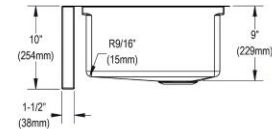

PART: _____ QTY: _____
PROJECT: _____
CONTACT: _____
DATE: _____
NOTES: _____
APPROVAL: _____

In keeping with our policy of continuing product improvement, Elkay reserves the right to change product specifications without notice. Please visit elkay.com for the most current version of Elkay product specification sheets. This specification describes an Elkay product with design, quality, and functional benefits to the user. When making a comparison of other producers' offerings, be certain these features are not overlooked.