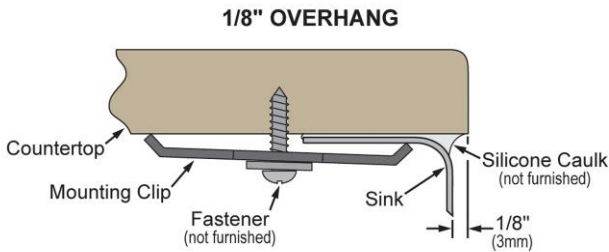

PRODUCT SPECIFICATIONS

Elkay Crosstown® 16 Gauge Workstation Stainless Steel 31-7/8" x 20-1/4" x 9-7/16" Single Bowl Farmhouse Sink Kit. Sink is manufactured from 16 gauge 304 Stainless Steel with a Polished Satin finish, Rear Right drain placement, and Full spray sides and bottom with Sides and Bottom pads.

Installation Type:	Farmhouse
Material:	304 Stainless Steel
Special Features:	Workstation
Finish:	Polished Satin
Gauge:	16
Sound Deadening:	Full spray sides and bottom with Sides and Bottom pads
Number of Bowls:	1
Sink Dimensions:	31-7/8" x 20-1/4" x 10"
Bowl 1 Dimensions:	29-7/8" x 17" x 9"
Drain Size:	3-1/2" (89mm)
Drain Location:	Rear Right
Minimum Cabinet Size:	36"
Mounting Hardware:	Yes
Template Included:	No

Special Note: Reserve Selection products are sold exclusively, in store and online, through authorized wholesalers.

Installation Profile:

Designed to affix to the underside of any solid surface countertop.