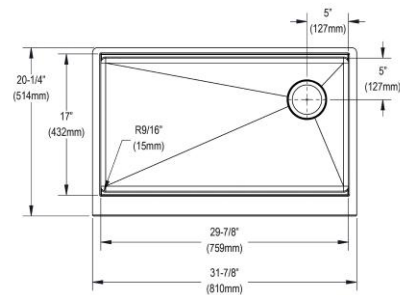

Included with Product: LKDD Drain, CTXBG2814 Bottom Grid, LKCB1217AC Cutting Board, LKC0717SS Colander, LKDR13174RU Roll-up Drying Rack, LKDR0717SS Drying Rack

A Century of Tradition and Quality.

For more than 100 years, Elkay has been making innovative products and providing exceptional customer care. We take pride in offering plumbing products that make life easier, inspire change and leave the world a better place.

Product Compliance: ASME A112.19.3/CSA B45.4
Accessory: ASME A112.18.2/CSA B125.2

Sinks are listed by IAPMO® as meeting the applicable requirements of the Uniform Plumbing Code®, International Plumbing Code®, and National Plumbing Code of Canada.

- [Clean and Care Manual (PDF)](#)
- [Installation Instructions (PDF) - 1000005235](#)
- [Installation Instructions (PDF) - 1000005235 drain](#)
- [Installation Instructions (PDF) - Warranty (PDF)](#)