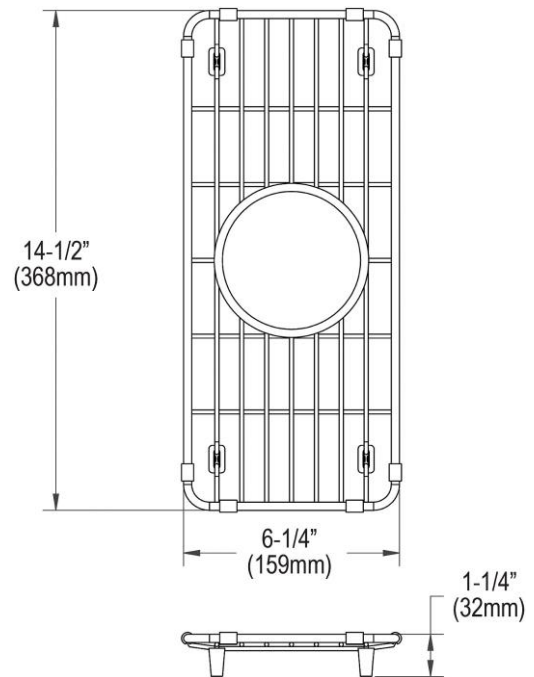

Material:	Stainless Steel
Finish:	Polished Stainless Steel
Dimensions:	6-1/4" x 14-1/2" x 1-1/4"

AMERICAN PRIDE. A LIFETIME TRADITION. Like your family, the Elkay family has values and traditions that endure. For almost a century, Elkay has been a family-owned and operated company, providing thousands of jobs that support our families and communities.

[Clean and Care Manual (PDF)](#)

[Clean and Care Manual (PDF)](#)

[Warranty (PDF)](#)