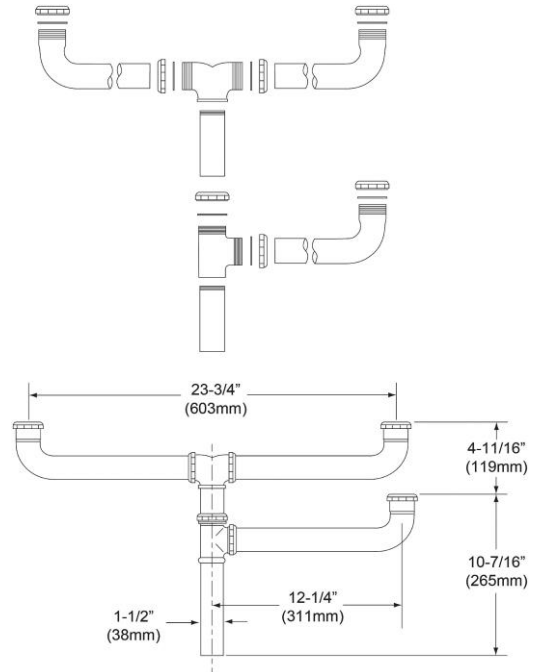

AMERICAN PRIDE. A LIFETIME TRADITION.
Like your family, the Elkay family has values and traditions that endure. For almost a century, Elkay has been a family-owned and operated company, providing thousands of jobs that support our families and communities.

Product Compliance: ASME A112.18.2/CSA B125.2
BUY AMERICAN ACT

[Clean and Care Manual (PDF)](#)