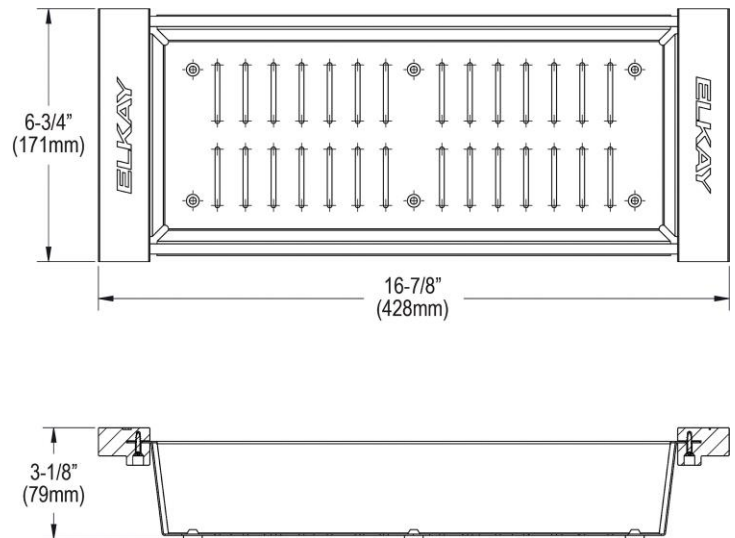

PART: _____ QTY: _____
PROJECT: _____
CONTACT: _____
DATE: _____
NOTES: _____
APPROVAL: _____

In keeping with our policy of continuing product improvement, Elkay reserves the right to change product specifications without notice. Please visit elkay.com for the most current version of Elkay product specification sheets. This specification describes an Elkay product with design, quality, and functional benefits to the user. When making a comparison of other producers' offerings, be certain these features are not overlooked.