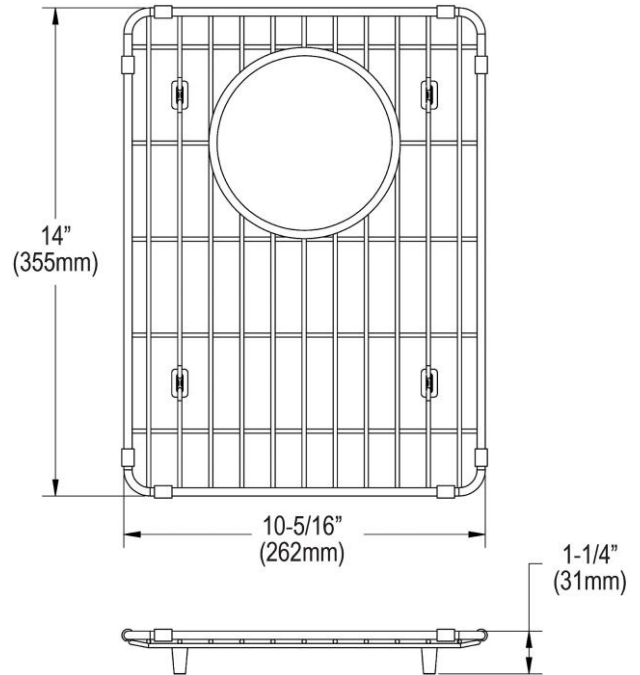

Material:	Stainless Steel
Dimensions:	10-5/16" x 14" x 1-1/4"
Fits Bowl Size(s):	16-1/2" x 16-1/2"

Special Note: For bowls with rear center drain opening.

AMERICAN PRIDE. A LIFETIME TRADITION. Like your family, the Elkay family has values and traditions that endure. For almost a century, Elkay has been a family-owned and operated company, providing thousands of jobs that support our families and communities.

[Clean and Care Manual (PDF)](#)

[Clean and Care Manual (PDF)](#)

[Warranty (PDF)](#)