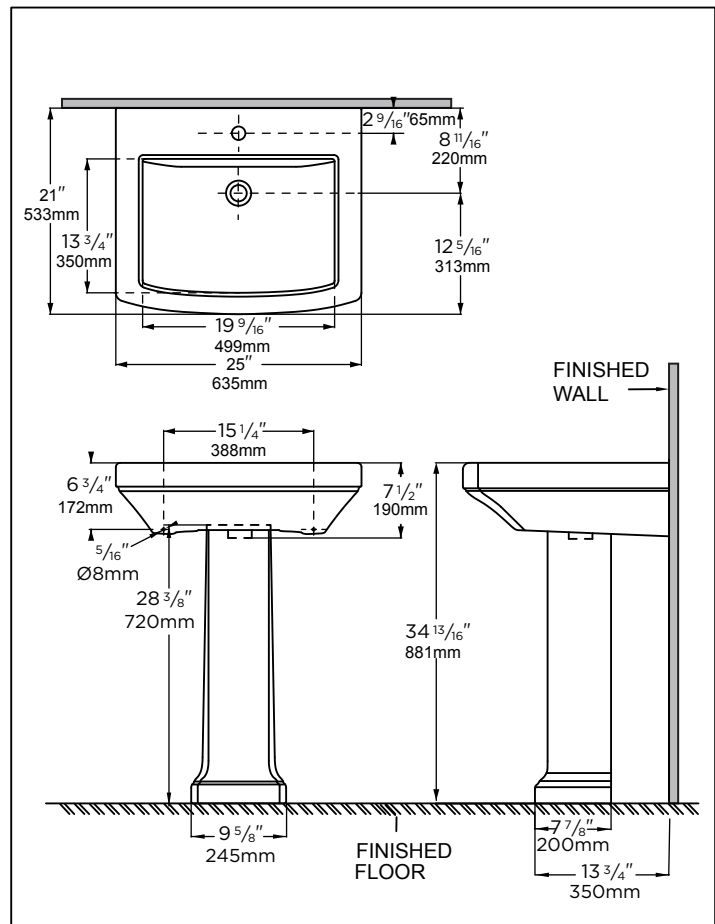

#### □ 23-501/23-504/23-508

- Vitreous china
- Outer dimensions: 25"x21"
- Inner dimensions: 19 9/16" x 13 3/4"
- Modern traditional design compliments our Hinsdale toilets
- Arced rectangular shape basin
- Rear overflow
- Rear-oriented drain hole location
- Not Compliant with the Americans with Disabilities Act (ADA) standards when installed with pedestal
- Wall hanger included (99-161)
- Faucet and drain sold separately

### Fixtures:

Models	23-501	23-504	23-508
Configuration	1 hole	4" centers	8" centers
Height	34 13/16"	34 13/16"	34 13/16"
Width	25"	25"	25"
Depth	21"	21"	21"
Product Weight	84lbs	84lbs	84lbs

### Warranty:

- Limited lifetime warranty

NOTES: All dimensions are in inches. Illustrations may not be drawn to scale.  
\* Dimensions shown for locations of supply lines and "P" trap are suggested.

**IMPORTANT:**  
Dimensions of fixtures are nominal and may vary within the range of tolerances established by ASME standard A 112.19.2  
**PLUMBERS NOTE:** Provide suitable reinforcement for all wall supports