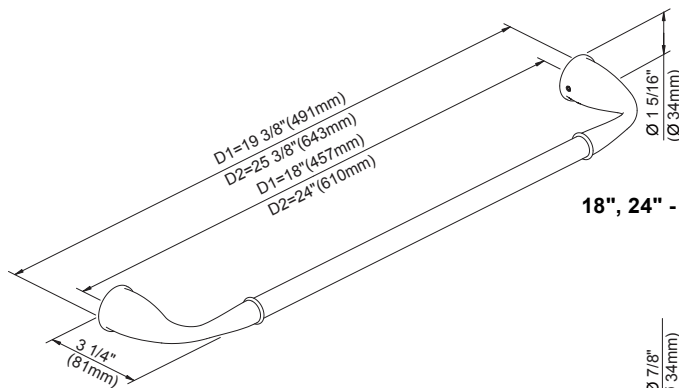

Please see gerberonline.com or current price list for available finishes. Finish is defined by additional suffix.

D441412 - 18" Towel Bar
D441422 - 24" Towel Bar

D441162 - Robe Hook

D441251 - Toilet Paper Holder

D441112 - Towel Ring

18", 24" - Towel Bar

Toilet Paper Holder

Robe Hook

Towel Ring

Submittal Information:

Name: _____

Contractor: _____