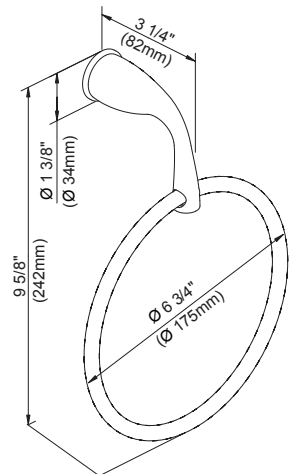

Please see gerberonline.com or current price list for available finishes. Finish is defined by additional suffix.

D441412 - 18" Towel Bar
D441422 - 24" Towel Bar

D441162 - Robe Hook

D441251 - Toilet Paper Holder

D441112 - Towel Ring

18", 24" - Towel Bar

Toilet Paper Holder

Robe Hook

Towel Ring

Submittal Information:

Name: _____

Contractor: _____