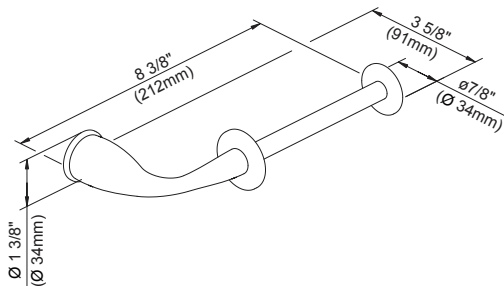

Please see gerberonline.com or current price list for available finishes. Finish is defined by additional suffix.

D441412 - 18" Towel Bar
D441422 - 24" Towel Bar

D441162 - Robe Hook

D441251 - Toilet Paper Holder

D441112 - Towel Ring

18", 24" - Towel Bar

Toilet Paper Holder

Robe Hook

Towel Ring

Submittal Information:

Name: _____

Contractor: _____