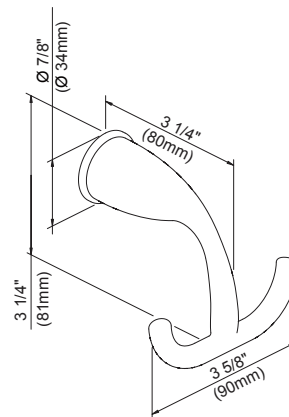

Please see gerberonline.com or current price list for available finishes. Finish is defined by additional suffix.

D441412 - 18" Towel Bar
D441422 - 24" Towel Bar

D441162 - Robe Hook

D441251 - Toilet Paper Holder

D441112 - Towel Ring

18", 24" - Towel Bar

Toilet Paper Holder

Robe Hook

Towel Ring

Submittal Information:

Name: _____

Contractor: _____