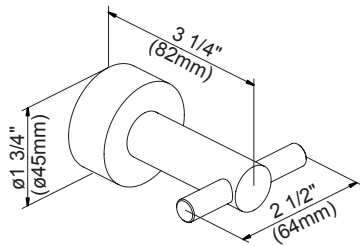

SPECIFICATIONS

PARMA™ BATH ACCESSORY COLLECTION

Description

- Sleek modern design
- Matches Parma™ collection
- Mounting hardware provided
- All brass construction

Warranty

Danze Bath Accessories are covered by a manufacturer's limited "lifetime" warranty on finish and manufacturing defects.

Available Finishes

- Chrome
- Brushed Nickel (BN)

Robe Hook

Submittal Information:

Job Name: _____

Location: _____

Contractor: _____

Contact #: _____