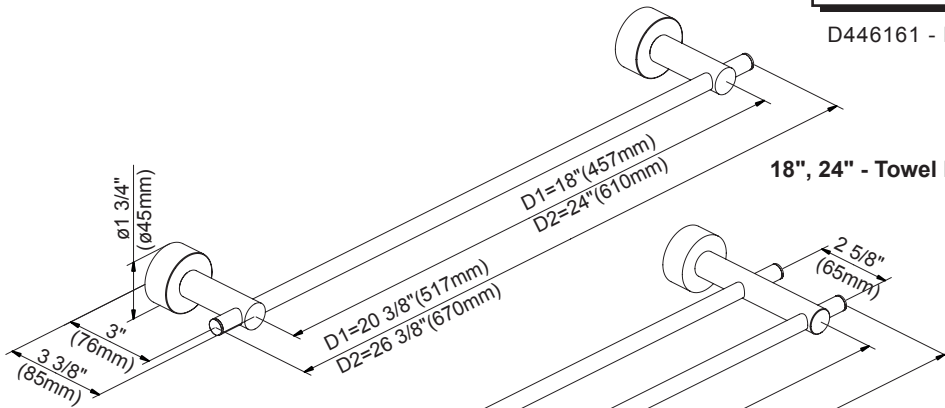

### Available Finishes

- Chrome
- Brushed Nickel (BN)

D446412 - 18" Towel Bar  
D446422 - 24" Towel Bar

D446612 - 24" Double Towel Bar

D446161 - Robe Hook

D446232 - Toilet Paper Holder

D446121 - Towel Ring

18", 24" - Towel Bar