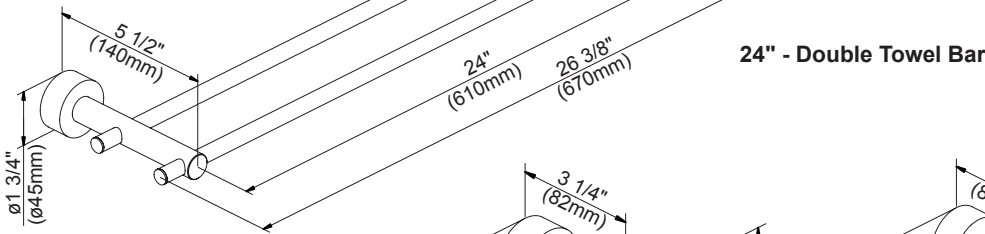

### Available Finishes

- Chrome
- Brushed Nickel (BN)

D446412 - 18" Towel Bar  
D446422 - 24" Towel Bar

D446612 - 24" Double Towel Bar

D446161 - Robe Hook

D446232 - Toilet Paper Holder

D446121 - Towel Ring

18", 24" - Towel Bar