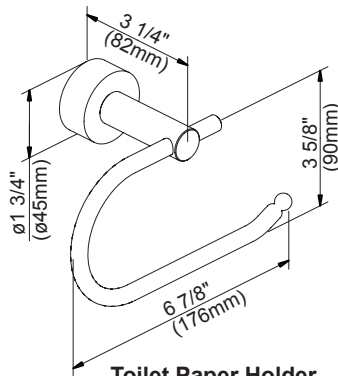

### Available Finishes

- Chrome
- Brushed Nickel (BN)

D446412 - 18" Towel Bar  
D446422 - 24" Towel Bar

D446612 - 24" Double Towel Bar

D446161 - Robe Hook

D446232 - Toilet Paper Holder

D446121 - Towel Ring

18", 24" - Towel Bar

24" - Double Towel Bar

Robe Hook

Toilet Paper Holder

Towel Ring

Submittal Information:

Job Name: \_\_\_\_\_

Location: \_\_\_\_\_

Contractor: \_\_\_\_\_