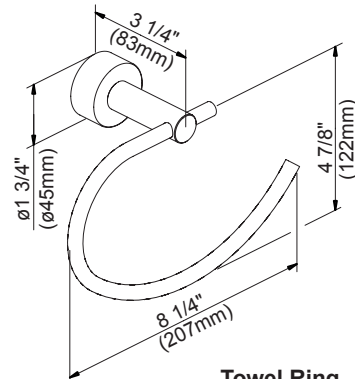

### Available Finishes

- Chrome
- Brushed Nickel (BN)

D446412 - 18" Towel Bar  
D446422 - 24" Towel Bar

D446612 - 24" Double Towel Bar

D446161 - Robe Hook

D446232 - Toilet Paper Holder

D446121 - Towel Ring

18", 24" - Towel Bar

24" - Double Towel Bar

Robe Hook

Toilet Paper Holder

Towel Ring

Submittal Information:

Job Name: \_\_\_\_\_

Location: \_\_\_\_\_

Contractor: \_\_\_\_\_