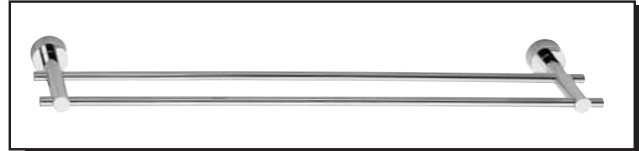

### Description

- Sleek modern design
- Matches Parma™ collection
- Mounting hardware provided
- All brass construction

### Available Finishes

- Chrome
- Brushed Nickel (BN)

D446412 - 18" Towel Bar  
D446422 - 24" Towel Bar

D446612 - 24" Double Towel Bar

D446161 - Robe Hook

D446232 - Toilet Paper Holder

D446121 - Towel Ring

18", 24" - Towel Bar