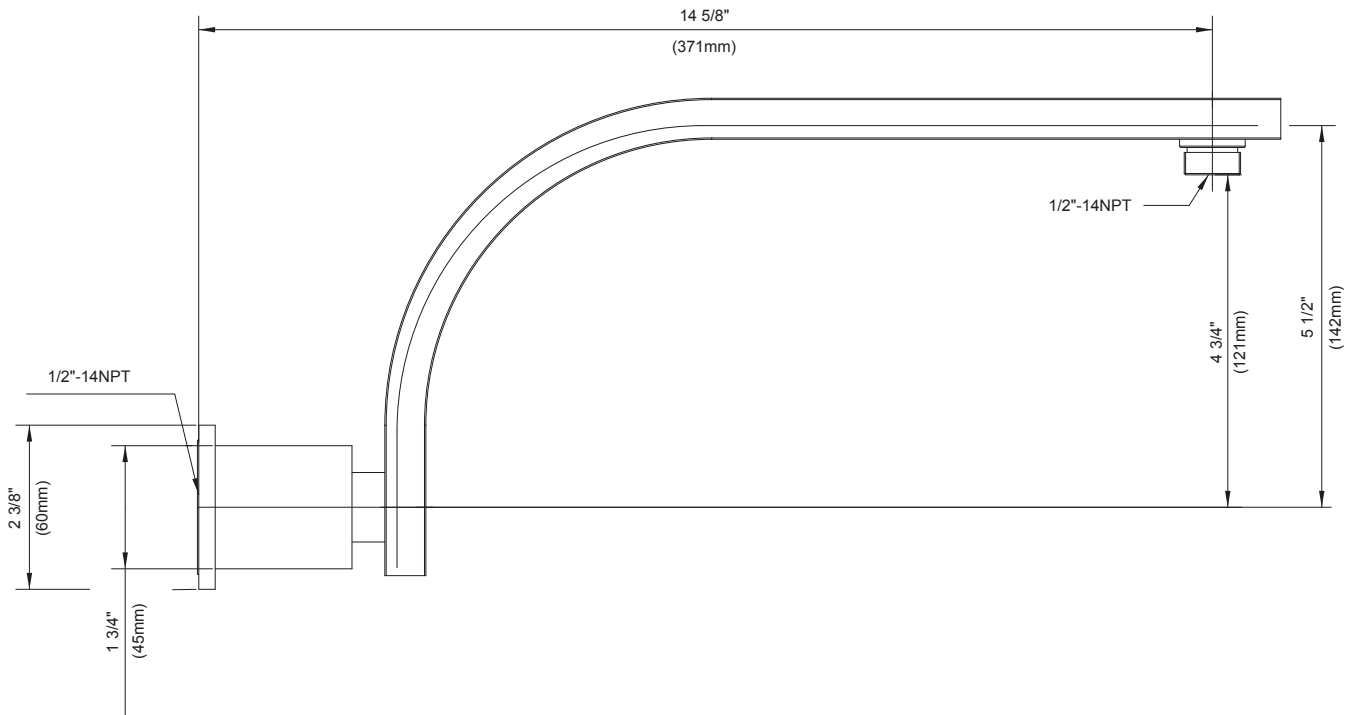

Standards & Certifications

Submittal Information:

Name: _____ Contractor: _____
Location: _____ Contact #: _____