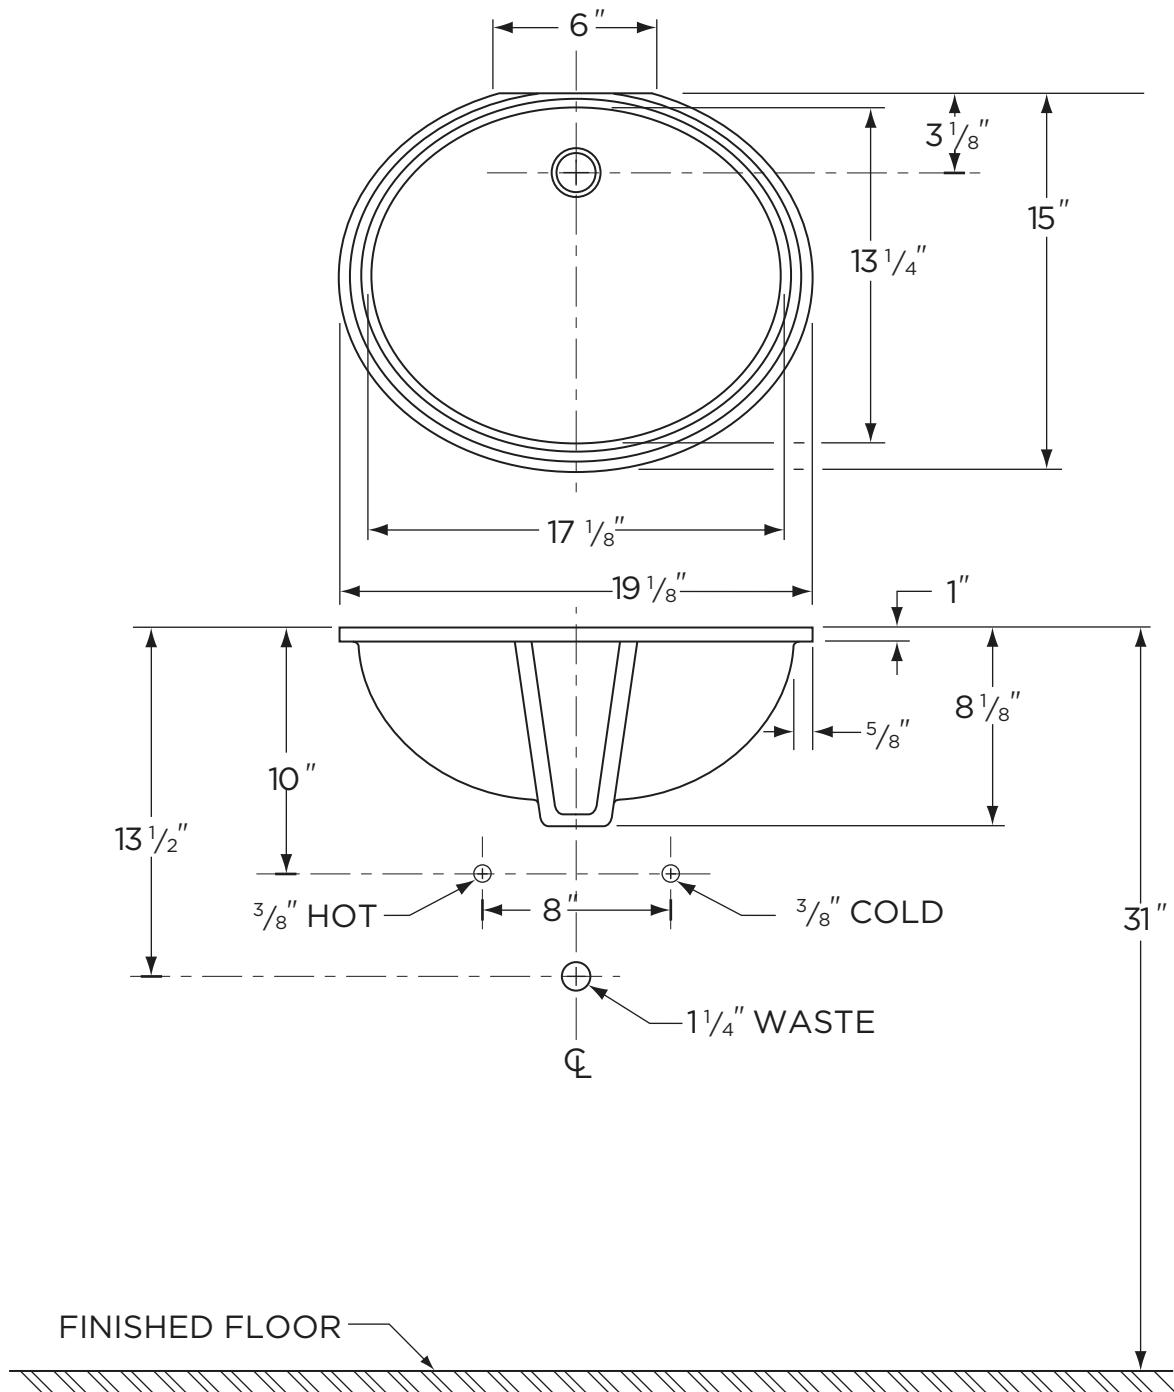

### Features:

- 19 1/8" x 15" Oval Lavatory
- 17 1/8" x 13 1/4" Bowl
- Installs with #99-190 Anchoring Kit (Not Included)

### Dimensions:

Height ..... 8 1/8"  
 Width ..... 19 1/8"  
 Depth ..... 15"  
 Shipping Weight ..... 20 lbs

Drain not included

Job Name	
Date	
Model Specified	
Quantity	
Customer	
Contractor	
Architect/engineer	

#### NOTES:

All dimensions are in inches.  
Sealing compound containing oil should never be used when installing basin under marble slab.  
Due to variation in ware we recommend using basin as a template.  
Anchoring device furnished only when specified.  
Illustrations may not be drawn to scale.

#### IMPORTANT:

Dimensions of fixtures are nominal and may vary within the range of tolerances established by ASME Standard A 112.19.2.