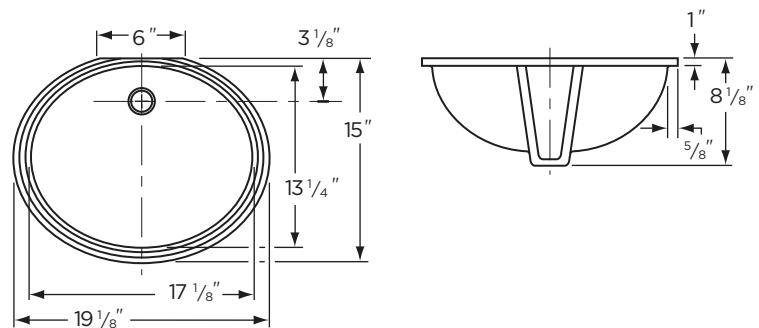

### Features:

- 19 1/8" x 15" Oval Lavatory
- 17 1/8" x 13 1/4" Bowl
- Installs with #99-190 Anchoring Kit (Not Included)

### Dimensions:

Height ..... 8 1/8"  
 Width ..... 19 1/8"  
 Depth ..... 15"  
 Shipping Weight ..... 20 lbs

Drain not included

Job Name	
Date	
Model Specified	
Quantity	
Customer	
Contractor	
Architect/engineer	