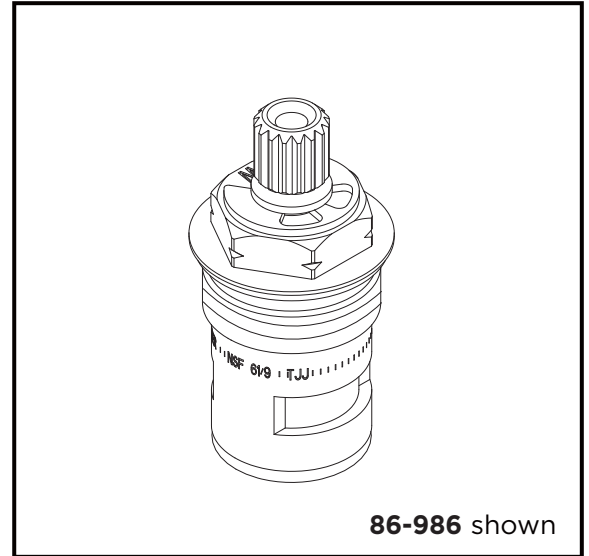

GERBER

86-986 86-987

Ceramic Disc Cartridge

Features:

- Ceramic disc cartridge
- 19 mm diameter
- Metal housing
- Meet CA AB 1953 requirements
- Hot or cold marking separately

Standards & Certifications:

- NSF 61
- CA AB 1953

Catalog Numbers:

- 86-986** Ceramic disc cartridge cold side
86-987 Ceramic disc cartridge hot side

Prefixes Available:

None

Suffixes Available:

None

Used in Faucet:

- 43-717** Abigail two handle kitchen faucet
- 43-817** Abigail two handle kitchen faucet
- 52-000** Hardwater two handle kitchen faucet
- 52-010** Hardwater two handle kitchen faucet
- 52-080** Hardwater two handle kitchen faucet
- 42-110** Maxwell two handle kitchen faucet
- 42-111** Maxwell two handle kitchen faucet
- 42-113** Maxwell two handle kitchen faucet
- 42-115** Maxwell two handle kitchen faucet
- 49-262** Brianne bar faucet
- 49-282** Abigail bar faucet