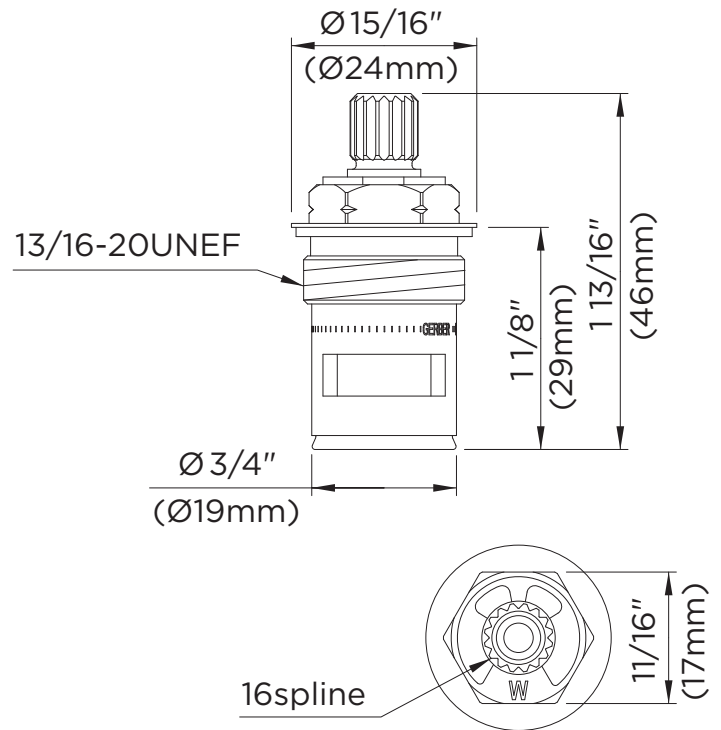

GERBER

86-986 86-987

Ceramic Disc Cartridge

Features:

- Ceramic disc cartridge
- 19 mm diameter
- Metal housing
- Meet CA AB 1953 requirements
- Hot or cold marking separately

Standards & Certifications:

- NSF 61
- CA AB 1953

Catalog Numbers:

- 86-986** Ceramic disc cartridge cold side
86-987 Ceramic disc cartridge hot side

Prefixes Available:

None

Suffixes Available:

None

Used in Faucet:

- 43-717** Abigail two handle kitchen faucet
- 43-817** Abigail two handle kitchen faucet
- 52-000** Hardwater two handle kitchen faucet
- 52-010** Hardwater two handle kitchen faucet
- 52-080** Hardwater two handle kitchen faucet
- 42-110** Maxwell two handle kitchen faucet
- 42-111** Maxwell two handle kitchen faucet
- 42-113** Maxwell two handle kitchen faucet
- 42-115** Maxwell two handle kitchen faucet
- 49-262** Brianne bar faucet
- 49-282** Abigail bar faucet