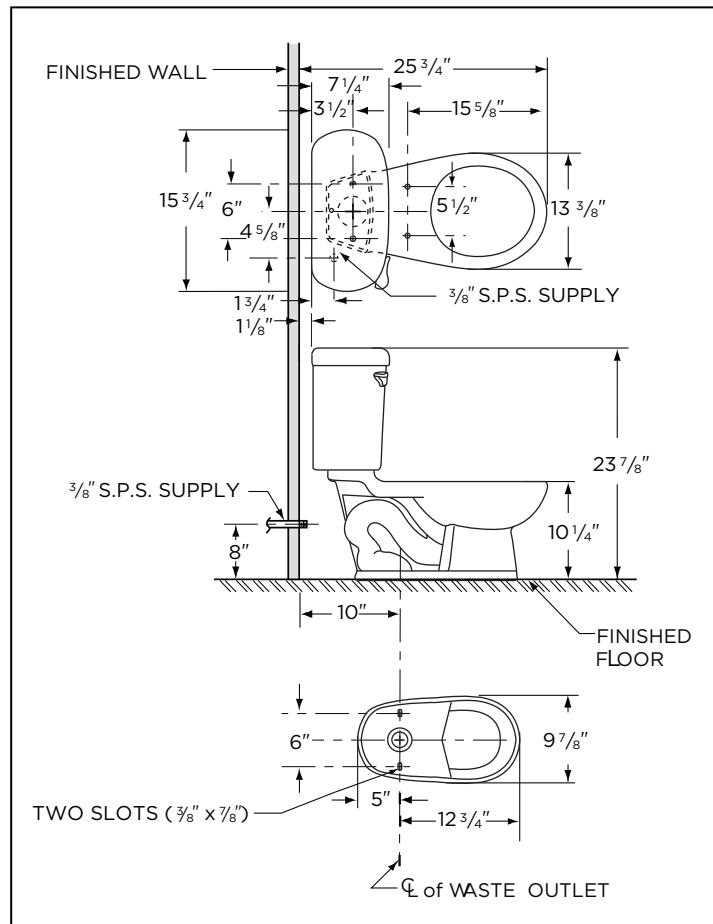

VITREOUS CHINA
TOILET
HE-20-601

10" Rough-in

☐ **HE-20-601**

Features:

- PeeWee Children's Toilet Ergonomically Designed for Toddlers
- 1.28 gpf/4.8 lpf high efficiency two - piece toilet (HET)
- Dual - fed siphone jet
- Fully Glazed Trapway Toilet-In-A-Box configuration
- 3" flush valve
- Color matched front tank cover (white only)
- 2 bolt caps
- Lid locker included
- Toilet seat included
- Wax ring included

Technical Information:

Included Components:

- ☐ Combination HE-20-601

Fixtures:

Models	HE-20-601
Rough-In	10"
Height	23 7/8"
Width	15 3/4"
Depth	24 5/8"
Trapway	1 3/4"
Water Surface	8 5/8" x 6 1/2"
Shipping Weight	62 lbs

Accessories:

- None

Colors/Finishes:

- White

Warranty:

- Limited lifetime warranty

NOTES: All dimensions are in inches. Illustrations may not be drawn to scale.

IMPORTANT:

Dimensions of fixtures are nominal and may vary within the range of tolerances established by ASME standard A 112.19.2 THIS FIXTURE QUALIFIES ACCORDING TO ASME TEST PROCEDURES AS A HIGH EFFICIENCY WATER CLOSET WITH AN AVERAGE CONSUMPTION OF 1.28 gpf (4.8 Lpf) OR LESS.