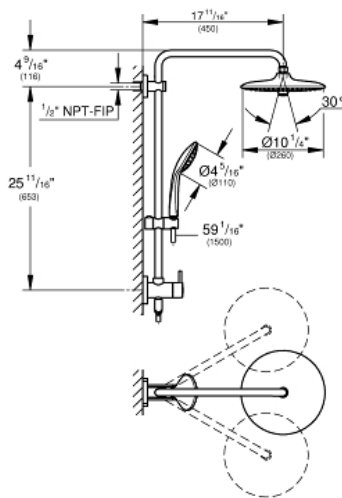

RETROFIT SYSTEM 260 Shower System

MODEL # 27867001

Pure Freude
an Wasser

GROHE

Product Description: RETROFIT SYSTEM 260 Shower System

Standard Specification:

- Consisting of:
- 17 3/4" horizontal swivel shower arm
- Switch between hand shower and shower head shower via built-in diverter
- Allows change between:
- Head shower Euphoria 260 (26 457)
- 3 adjustable sprays
- Rain, SmartRain, Jet
- With ball joint
- Rotation angle $\pm 15^\circ$
- Euphoria 110 handshower (27239)
- Spray pattern: Rain
- Adjustable height bar with gliding element
- Distance between diverter and upper bracket: 25 3/4" (653 mm)
- Rotaflex Metal Longlife shower hose, 59" (1500mm) (28 417)
- Angle adapter to prevent hose interfering with shower valve
- 2.5 gpm (9.5 l/min) flow limiter
- **GROHE DreamSpray** perfect spray pattern
- **GROHE StarLight** chrome finish
- **SpeedClean** anti-lime system
- Inner WaterGuide for a longer life
- Twistfree to prevent hose from twisting
- Min. recommended pressure: 15 psi (1.0 bar)
- System includes 2 back flow preventers
- Optional compensation disc (26 030) available for uneven wall installation
- Optional height extension (26 464) available for raising the shower head