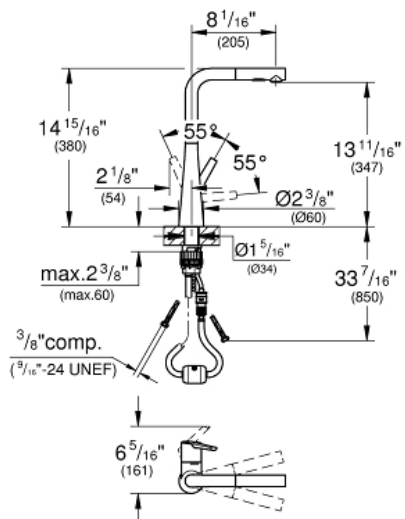

LADYLUX
Single-Handle Kitchen Faucet
MODEL # 33893DC2

Pure Freude
an Wasser

GROHE

Product Description:
LADYLUX
Single-Handle Kitchen Faucet

Standard Specification:

- Single hole installation
- **GROHE StarLight** finish
- **GROHE SilkMove** 1.4" (35 mm) ceramic cartridge
- GROHE Magnetic Docking guarantees easy retraction and smooth docking of the spray head back to the starting position
- Pull-out dual spray
- Diverter: laminar spray/SpeedClean shower jet
- Automatic return to laminar spray
- Adjustable flow rate limiter
- Swivel Spout
- Check valve included to prevent backflow
- Stainless steel flex lines
- GROHE QuickFix Plus ultra fast and simple installation - no tools needed
- GROHE Zero isolated inner water ways - lead and nickel free
- 1.75 gpm