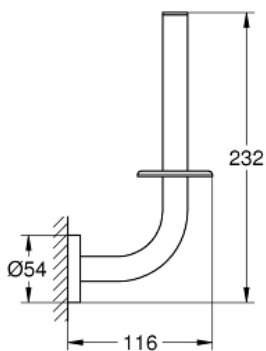

ESSENTIALS
Spare Toilet Paper Holder
MODEL # 40385A01

Pure Freude
an Wasser

GROHE

Product Description:
ESSENTIALS
Spare Toilet Paper Holder

Standard Specification:

- Material: Metal
- Wall mount
- Concealed fastening
- **GROHE StarLight** finish
- Suitable for screwing (including screws and dowels) or gluing (glue 40 915 000 sold separately)

Color:

- 40385A01 Hard graphite