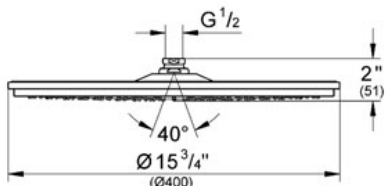

Product Description:
Head shower 1 spray

Standard Specification:

- GROHE StarLight® finish
- SpeedClean anti-lime system
- Diameter Ø 15 3/4"
- 252 spray nozzles
- GROHE EcoJoy® 2.4 g flow limiter
- Brass
- Normal (wide) spray **starting at 7 psi** flow pressure
- 20° swivel ball joint (± 20°)
- 1/2" NPT Female Threads
- Suitable for instantaneous heater
- This shower head should only be used in conjunction with shower arm 28 983 or 28 492
- Max Flow Rate 2.5 gpm at 80 psi (9.5 L/min)

Applicable Codes & Standards:

- Energy Policy Act of 1992
- ASME A112.18.1/CSA B125.1

Color:

- 28783 000 chrome
- 28783 EN0 Brushed Nickel
- 28783 ZB0 Oil Rubbed Bronze