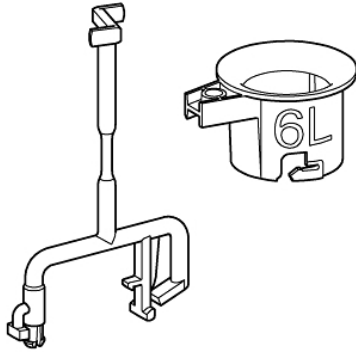

MODEL # 43306000

Pure Freude
an Wasser

GROHE
WAVE

Product Description:

Standard Specification:

Color:

□ 43306000