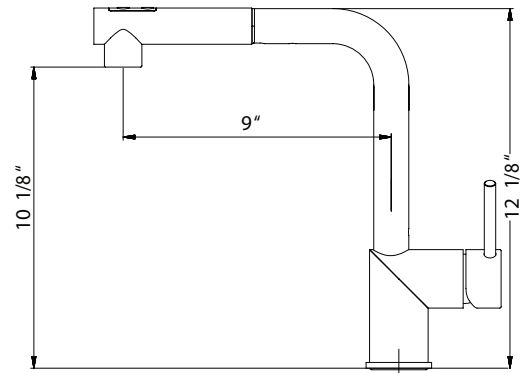

GAL SERIES

Pull Out Kitchen Faucet

- Model** GAPO-2000-PC : Polished Chrome
 GAPO-2000-BN : Brushed Nickel
 GAPO-2000-OB : Oil Rubbed Bronze

GAPO-2000

FEATURES

- Solid brass body construction
- Lightweight pull down with dual function spray/stream hand spray
- Easy clean removable Aerator
- Extendable hose reaches all edges of sink and beyond. 20+ inches
- Forward action with 15° rear limited handle will not hit backsplash
- Ceramic Disc Cartridge - Lifetime Warranty
- Available in 3 finish options
- Hybrid stainless steel and nylon hoses for increased durability and flexibility
- All HamatUSA faucets are ICC certified to meet or exceed US State and Federal plumbing codes and low lead safety standards
- Limited Lifetime Warranty