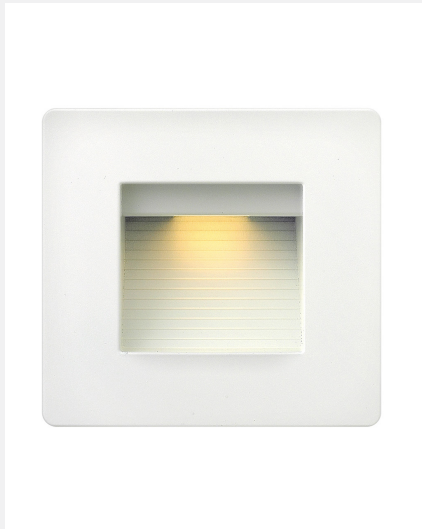

Luna Step Light 120v Horizontal Double Gang 58506SW

ITEM NUMBER	58506SW
BRAND	Hinkley Lighting
MATERIAL	Zinc-Aluminum Alloy
HEIGHT	4.5"
WIDTH	4.8"
LED COLOR TEMP	2700.0000
VOLTAGE	120v
LED LUMENS	240
WATTAGE	4w LED *Included
CERTIFICATION	C-US Wet Rated

FEATURES AND BENEFITS

- Suitable for use in wet (interior direct splash and outdoor direct rain or sprinkler) locations as defined by NEC and CEC. Meets United States UL Underwriters Laboratories & CSA Canadian Standards Association Product Safety Standards
- Rated for both indoor and outdoor use
- Double Gang configuration
- For complete warranty information visit [\(hyperlink\)](#)
- 5 year manufacture defect warranty
- LED integrated components carry a 10-year limited warranty
- Neutral perfection with a flawless white finish enhances design

FINISH	Satin White
--------	-------------

AT HINKLEY, WE EMBRACE THE DESIGN PHILOSOPHY THAT YOU CAN MERGE TOGETHER THE LIGHTING, FURNITURE, ART, COLORS AND ACCESSORIES YOU LOVE INTO A BEAUTIFUL ENVIRONMENT THAT DEFINES YOUR OWN PERSONAL STYLE. WE HOPE YOU WILL BE INSPIRED BY OUR COMMITMENT TO KEEP YOUR 'LIFE AGLOW.'