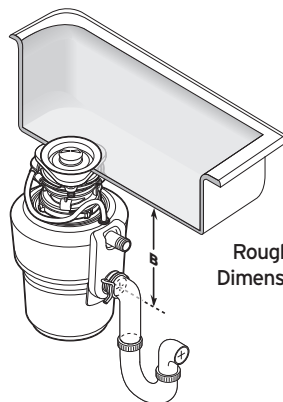

Rough-In Dimension B