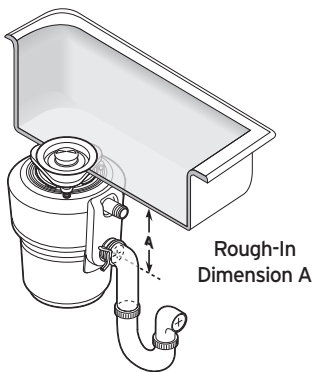

Dimensions

Rough-In Dimension A