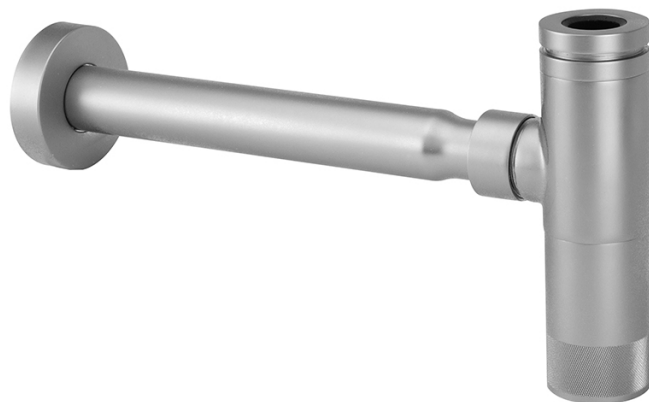

Decorative Round Trap - Knurled - 1 1/4" Wall Outlet

Model #: 255-KN-

FEATURES:

- Decorative round lavatory trap with knurling
- 1 1/4" wall outlet x 1 1/4" inlet
- All brass fully polished & plated
- Complements majority of collections
- Extension wall tubes available

AVAILABLE FINISHES:

Polished Chrome (PCH)	Satin Chrome (SC)	Bronze Umber (BU)
Satin Nickel (SN)	Pewter (PEW)	Caramel Bronze (CB)
Polished Nickel (PN)	Antique Brass (AB)	Antique Copper (ACU)
Oil-Rubbed Bronze (ORB)	Polished Brass (PB)	Polished Copper (PCU)
Vintage Bronze (VB)	Satin Brass (SB)	Matte Black (MBK)
Satin Gold (SG)	Polished Gold (PG)	Black Nickel (BKN)
White (WH)	Unlacquered Brass (ULB)	Satin Cooper (SCU)
Almond (ALD)	Amber (AMB)	Azure Blue (AZB)
Coral (COR)	Mint Green (GRN)	Stone Grey (GRY)
Lilac (LAC)	Light Blue (LBL)	Limon (LIM)
Plum (PLM)	Pink (PNK)	Red (RED)
Graphite (GPH)	Aged Unlacquered Brass (AUB)	