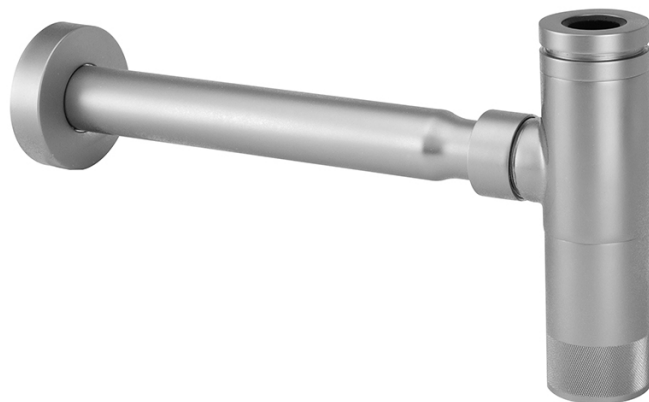

Decorative Round Trap - Knurled - 1 1/2" Wall Outlet

Model #: 256-KN-

FEATURES:

- Decorative round lavatory trap with knurling
- 1 1/2" wall outlet x 1 1/4" inlet
- All brass fully polished & plated
- Complements majority of collections
- Extension wall tubes available

AVAILABLE FINISHES:

Polished Chrome (PCH)	Satin Chrome (SC)	Bronze Umber (BU)
Satin Nickel (SN)	Pewter (PEW)	Caramel Bronze (CB)
Polished Nickel (PN)	Antique Brass (AB)	Antique Copper (ACU)
Oil-Rubbed Bronze (ORB)	Polished Brass (PB)	Polished Copper (PCU)
Vintage Bronze (VB)	Satin Brass (SB)	Matte Black (MBK)
Satin Gold (SG)	Polished Gold (PG)	Black Nickel (BKN)
White (WH)	Unlacquered Brass (ULB)	Satin Cooper (SCU)
Almond (ALD)	Amber (AMB)	Azure Blue (AZB)
Coral (COR)	Mint Green (GRN)	Stone Grey (GRY)
Lilac (LAC)	Light Blue (LBL)	Limon (LIM)
Plum (PLM)	Pink (PNK)	Red (RED)
Graphite (GPH)	Aged Unlacquered Brass (AUB)	