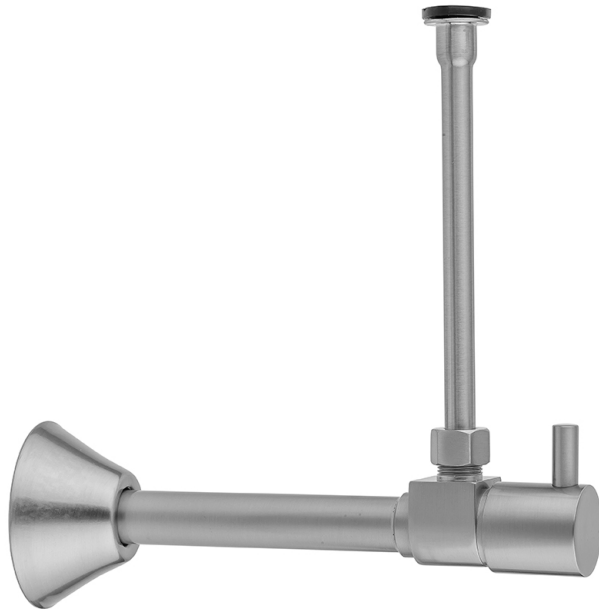

Quarter Turn Ceramic Disc Angle Pattern 1/2" Copper (Sweat fit) x 3/8" O.D. Toilet Supply Kit with Contempo Lever Handle and 20" Supply Tube

Model #: 316-L-72-

FEATURES:

- Complete Toilet Supply Kit
- Kit contains:
 - (1) Quarter Turn Ceramic Disc Angle Pattern 1/2" Copper (Sweat fit) x 3/8" O.D. Supply Valve with Contempo Lever Handle P/N 316-L
 - (1) 20" Copper Supply Tube P/N 772
 - (1) Bell Escutcheon P/N 7116

AVAILABLE FINISHES:

Polished Chrome (PCH)	Satin Chrome (SC)	Bronze Umber (BU)
Satin Nickel (SN)	Pewter (PEW)	Caramel Bronze (CB)
Polished Nickel (PN)	Antique Brass (AB)	Antique Copper (ACU)
Oil-Rubbed Bronze (ORB)	Polished Brass (PB)	Polished Copper (PCU)
Vintage Bronze (VB)	Satin Brass (SB)	Rose Gold (RG)
Matte Black (MBK)	Satin Gold (SG)	Polished Gold (PG)
Black Nickel (BKN)	Bombay Gold (BG)	Jewelers Gold (JG)
Europa Bronze (EB)	White (WH)	Sedona Beige (SDB)
Tristan Brass (TB)	Satin Cooper (SCU)	

SPECIFICATION DRAWING:

COMPONENTS	
DESCRIPTION	QTY:
ANGLE VALVE - CONTEMPO LEVER HANDLE	1
20" X 3/8" O.D. SUPPLY TUBE	1
ESCUTCHEON	1

AVAILABLE HANDLES: