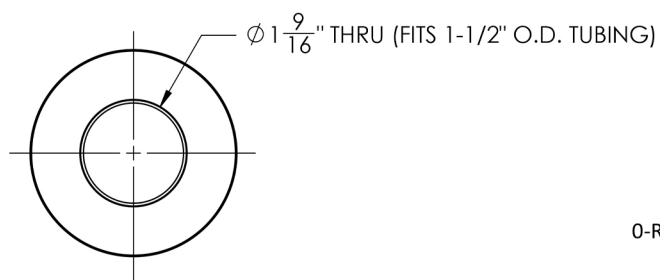

SPECIFICATION DRAWING:

INSIDE VIEW