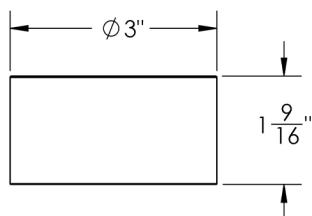

SPECIFICATION DRAWING:

INSIDE VIEW