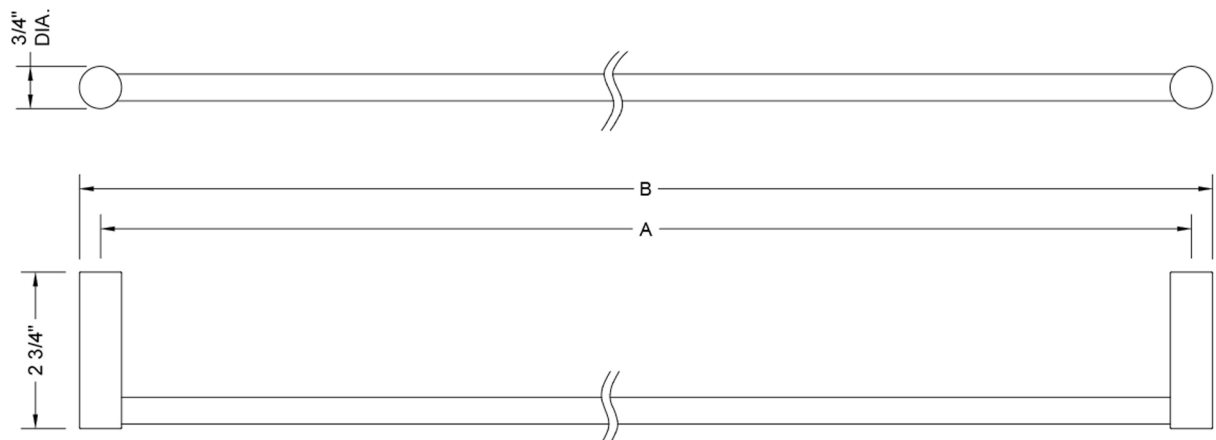

24" Contempo I Towel Bar
Model #: 4880-TB-24-

FEATURES:

- All brass 24" towel bar
- Universal mounting hardware included
- 2 3/4" projection
- Custom lengths available. Contact JACLO for price & availability.
- Able to be cut in the field

SPECIFICATION DRAWING:

| JACLO TOWEL BARS | | | |
|------------------|-------------------------|-----|---------|
| PART. # | DESCRIPTION | A | B |
| 4880-TB-18- | 18" ALL BRASS TOWEL BAR | 18" | 19 1/4" |
| 4880-TB-24- | 24" ALL BRASS TOWEL BAR | 24" | 25 1/4" |